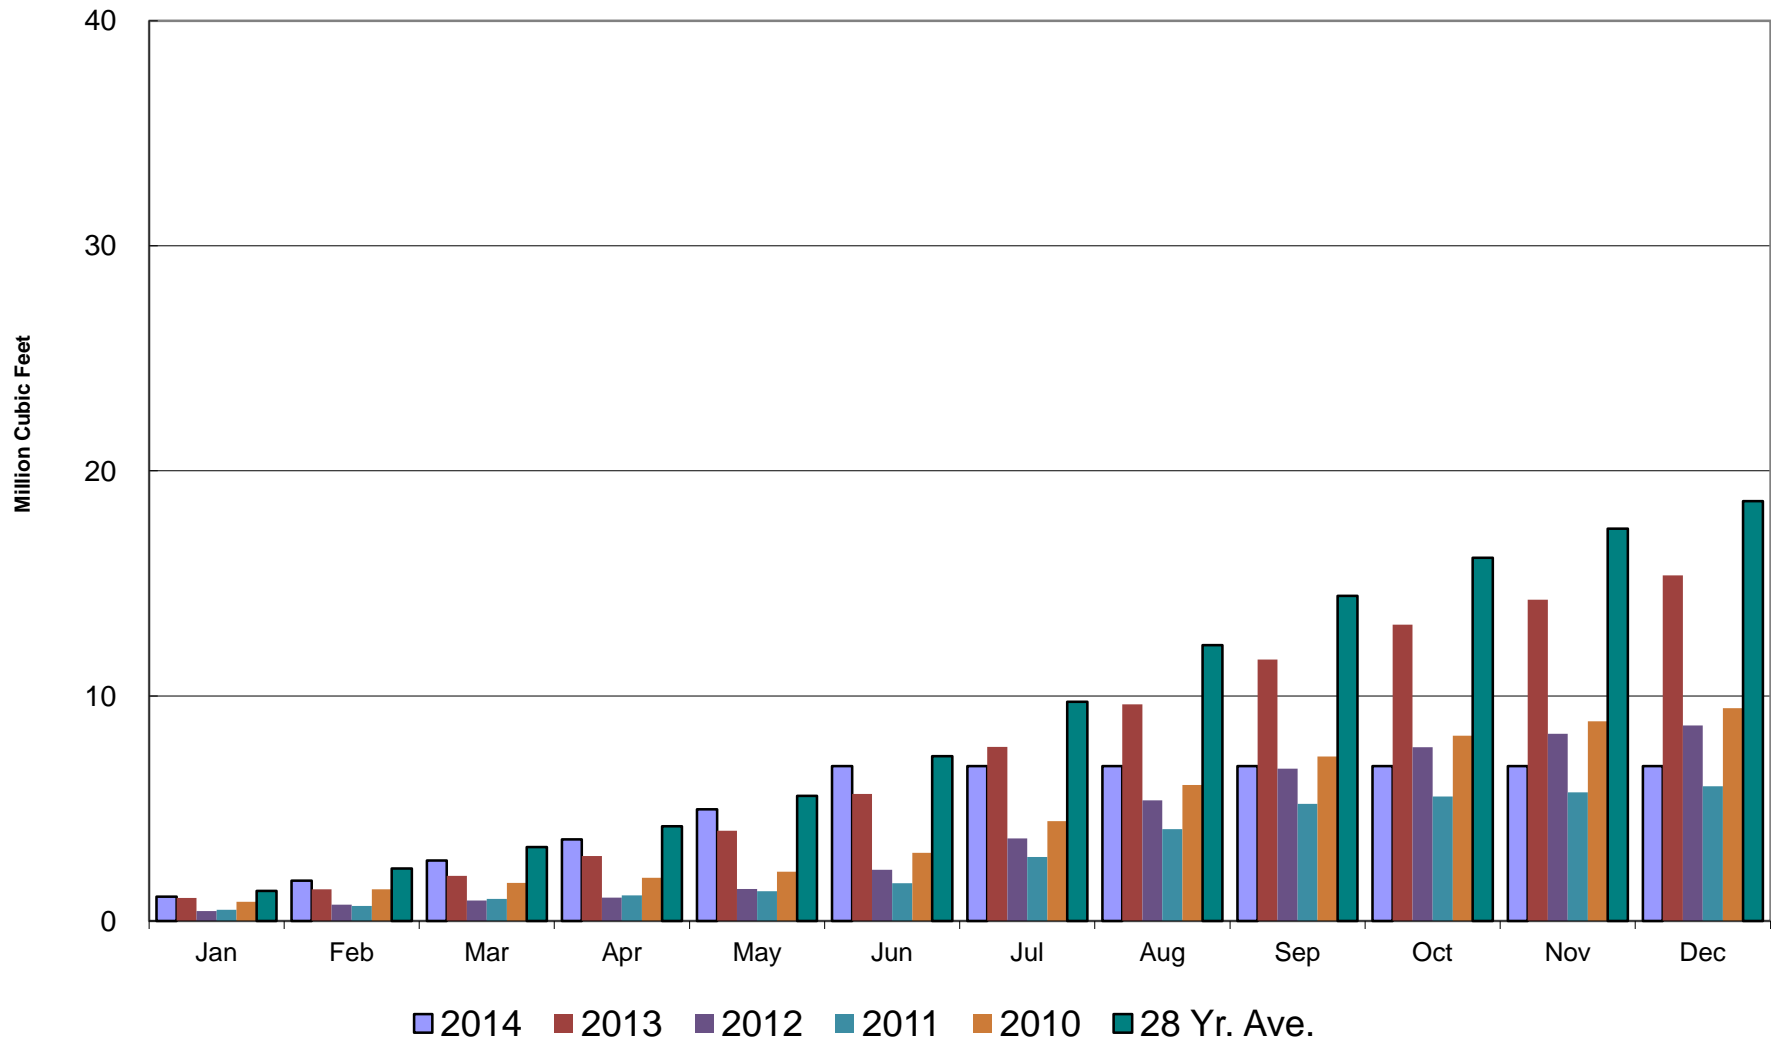

Crestline Village Water District

Water Sources - Last 13 Months

Crestline Village Water District

Total Production by Month

Crestline Village Water District

Total Production Cumulative

Crestline Village Water District

Well Production by Month

Crestline Village Water District

Well Production Cumulative

Crestline Village Water District

Purchased Water by Month

Crestline Village Water District

Purchased Water Cumulative

Crestline Village Water District

Rainfall - Last 13 Months

Crestline Village Water District

**Total Rainfall
July 1, 2013 to
Beginning of Current Month**

**Total Rainfall
Last 12 Months**

Crestline Village Water District

Rainfall by Month