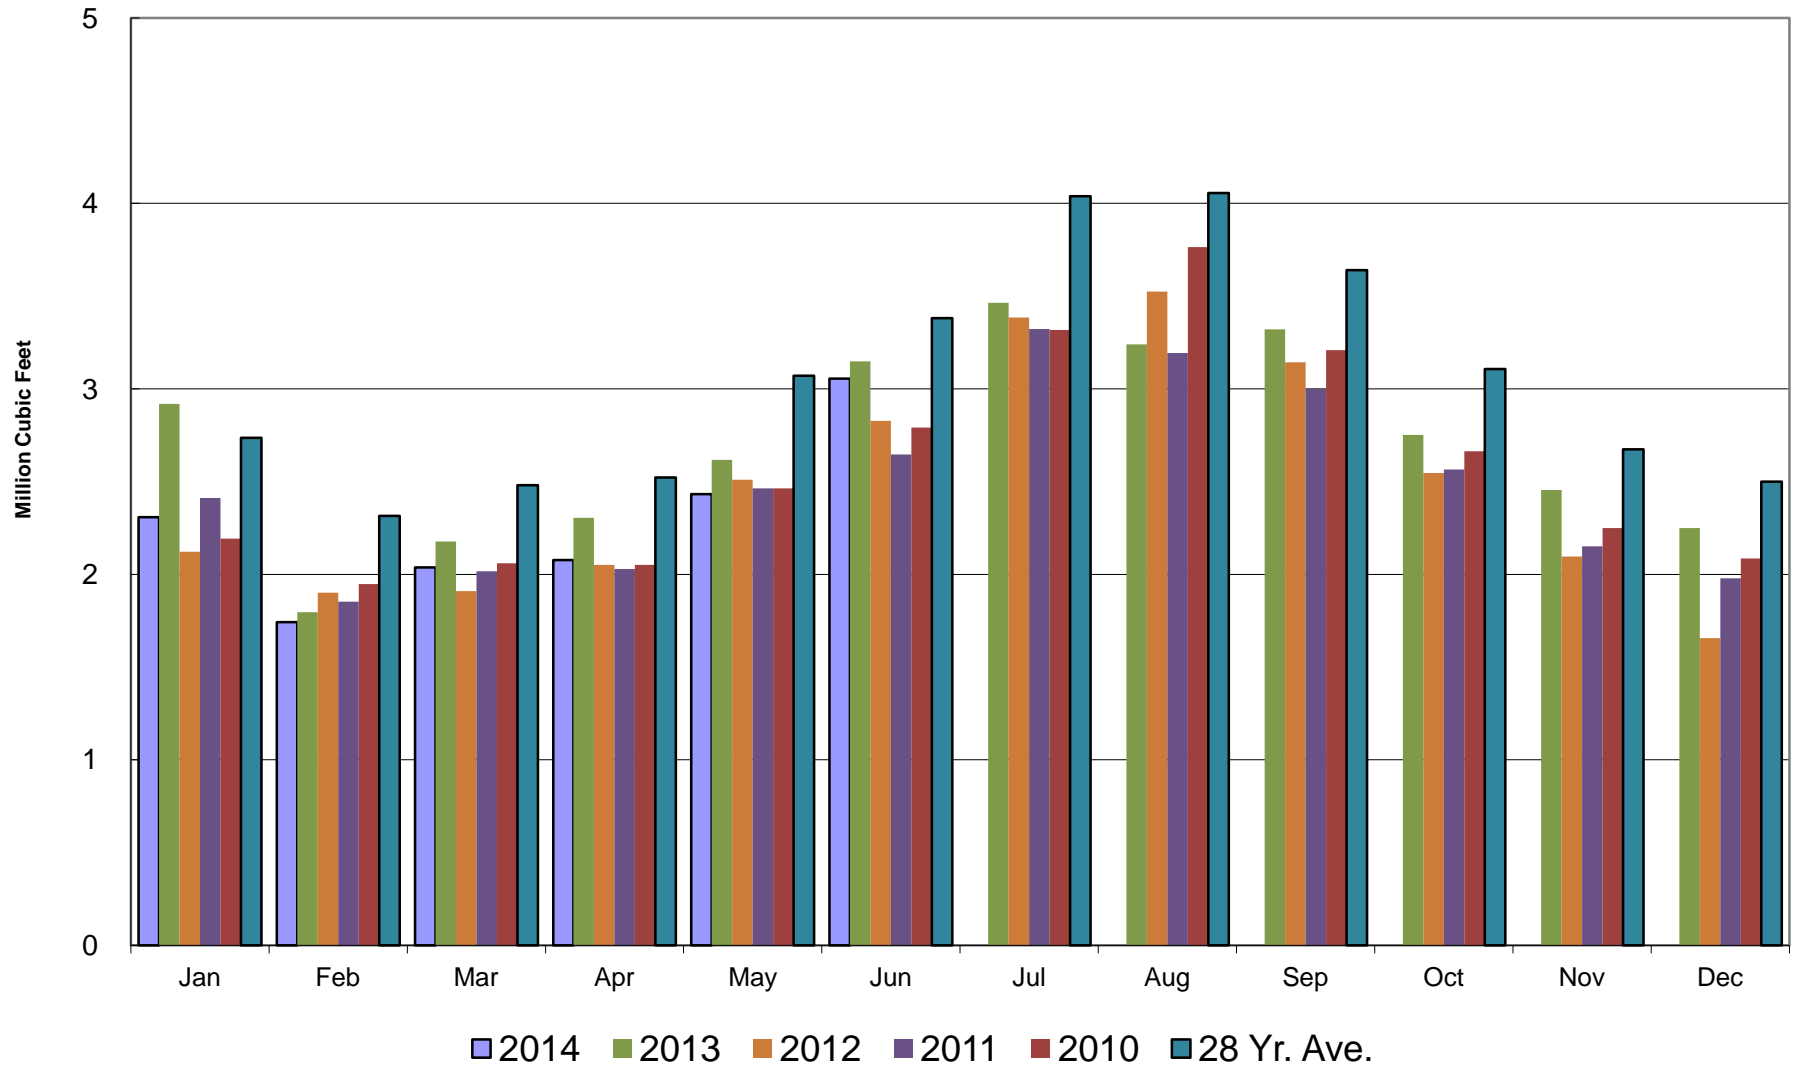

Crestline Village Water District

Water Sources - Last 13 Months

Crestline Village Water District

Total Production by Month

Crestline Village Water District

Total Production Cumulative

Crestline Village Water District

Well Production by Month

Crestline Village Water District

Well Production Cumulative

Crestline Village Water District

Purchased Water by Month

Crestline Village Water District

Purchased Water Cumulative

Crestline Village Water District

Rainfall - Last 13 Months

Crestline Village Water District

**Total Rainfall
July 1, 2013 to
Beginning of Current Month**

**Total Rainfall
Last 12 Months**

Crestline Village Water District

Rainfall by Month