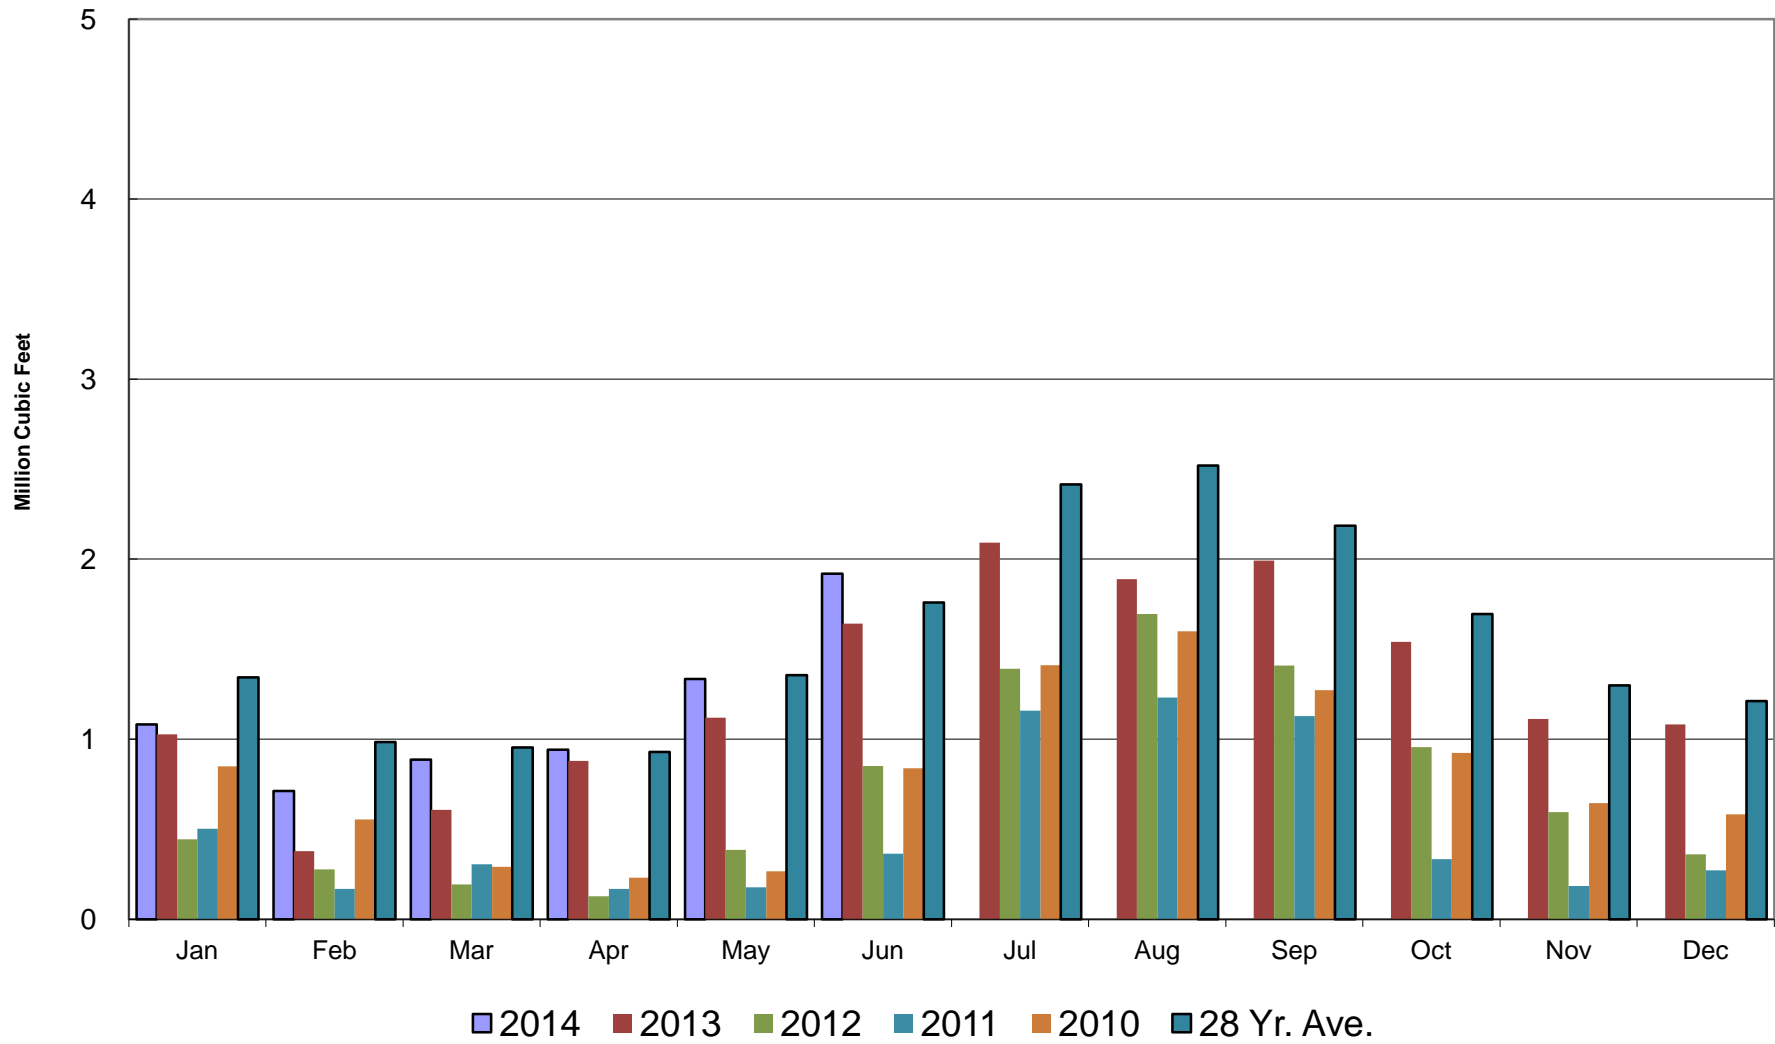

Crestline Village Water District

Water Sources - Last 13 Months

Crestline Village Water District

Total Production by Month

Crestline Village Water District

Total Production Cumulative

Crestline Village Water District

Well Production by Month

Crestline Village Water District

Well Production Cumulative

Crestline Village Water District

Purchased Water by Month

Crestline Village Water District

Purchased Water Cumulative

Crestline Village Water District

Rainfall - Last 13 Months

Crestline Village Water District

**Total Rainfall
July 1, 2013 to
Beginning of Current Month**

**Total Rainfall
Last 12 Months**

Crestline Village Water District

Rainfall by Month