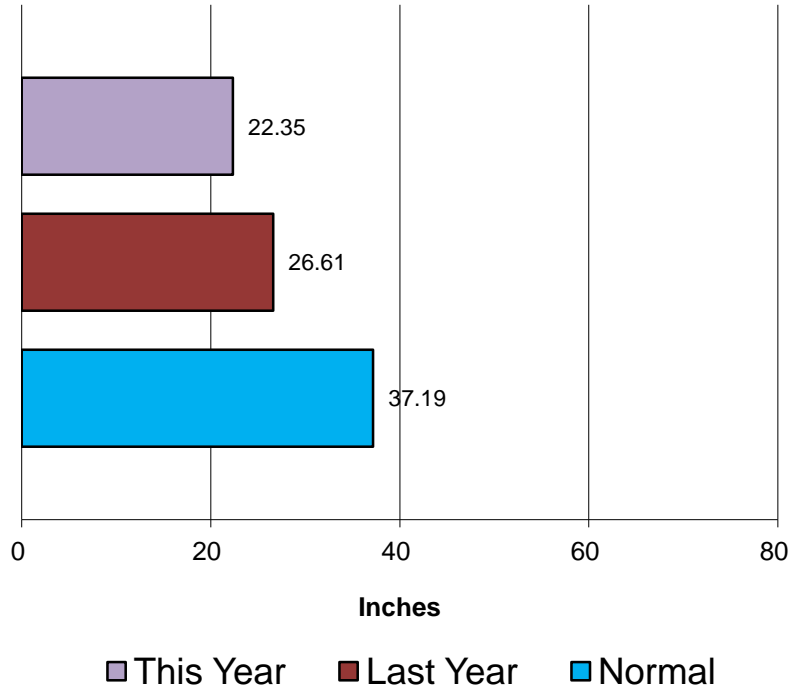

Crestline Village Water District