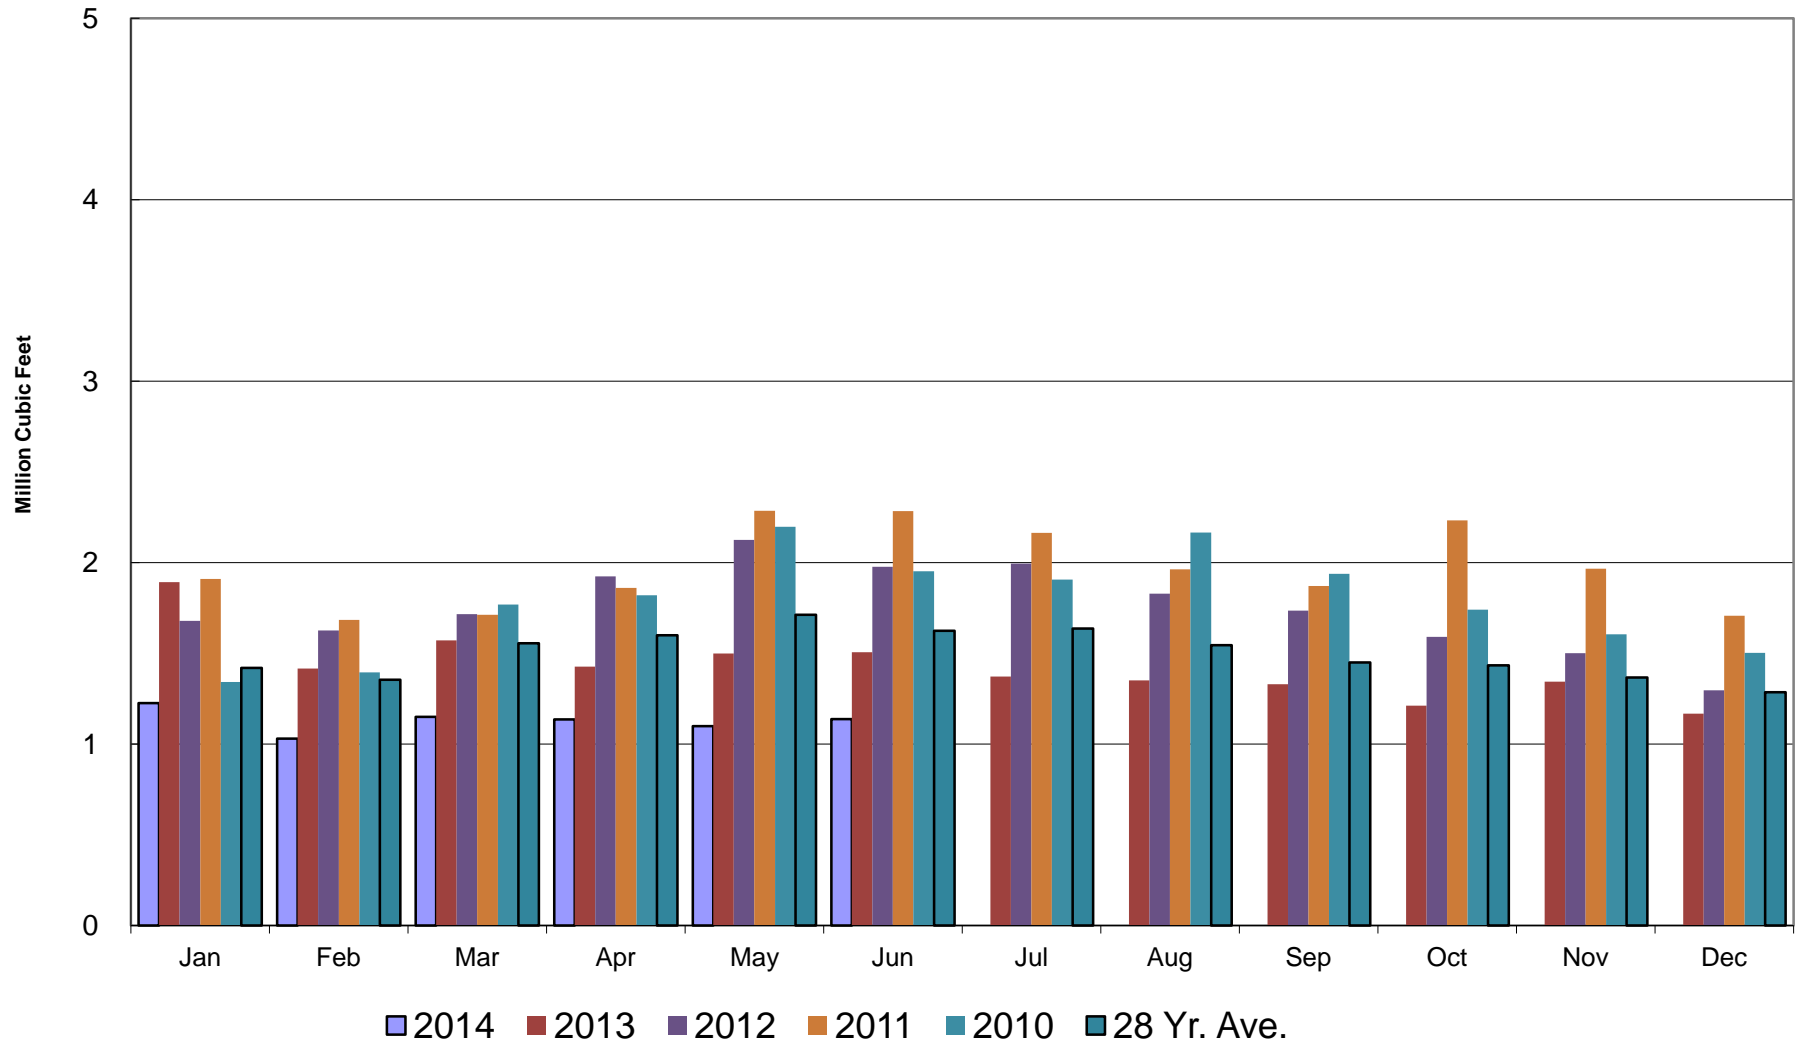

Crestline Village Water District

Water Sources - Last 13 Months

Crestline Village Water District

Total Production by Month

Crestline Village Water District

Total Production Cumulative

Crestline Village Water District

Well Production by Month

Crestline Village Water District

Well Production Cumulative

Crestline Village Water District

Purchased Water by Month

Crestline Village Water District

Purchased Water Cumulative

Crestline Village Water District

Rainfall - Last 13 Months

Crestline Village Water District

**Total Rainfall
July 1, 2013 to
Beginning of Current Month**

**Total Rainfall
Last 12 Months**

Crestline Village Water District

Rainfall by Month