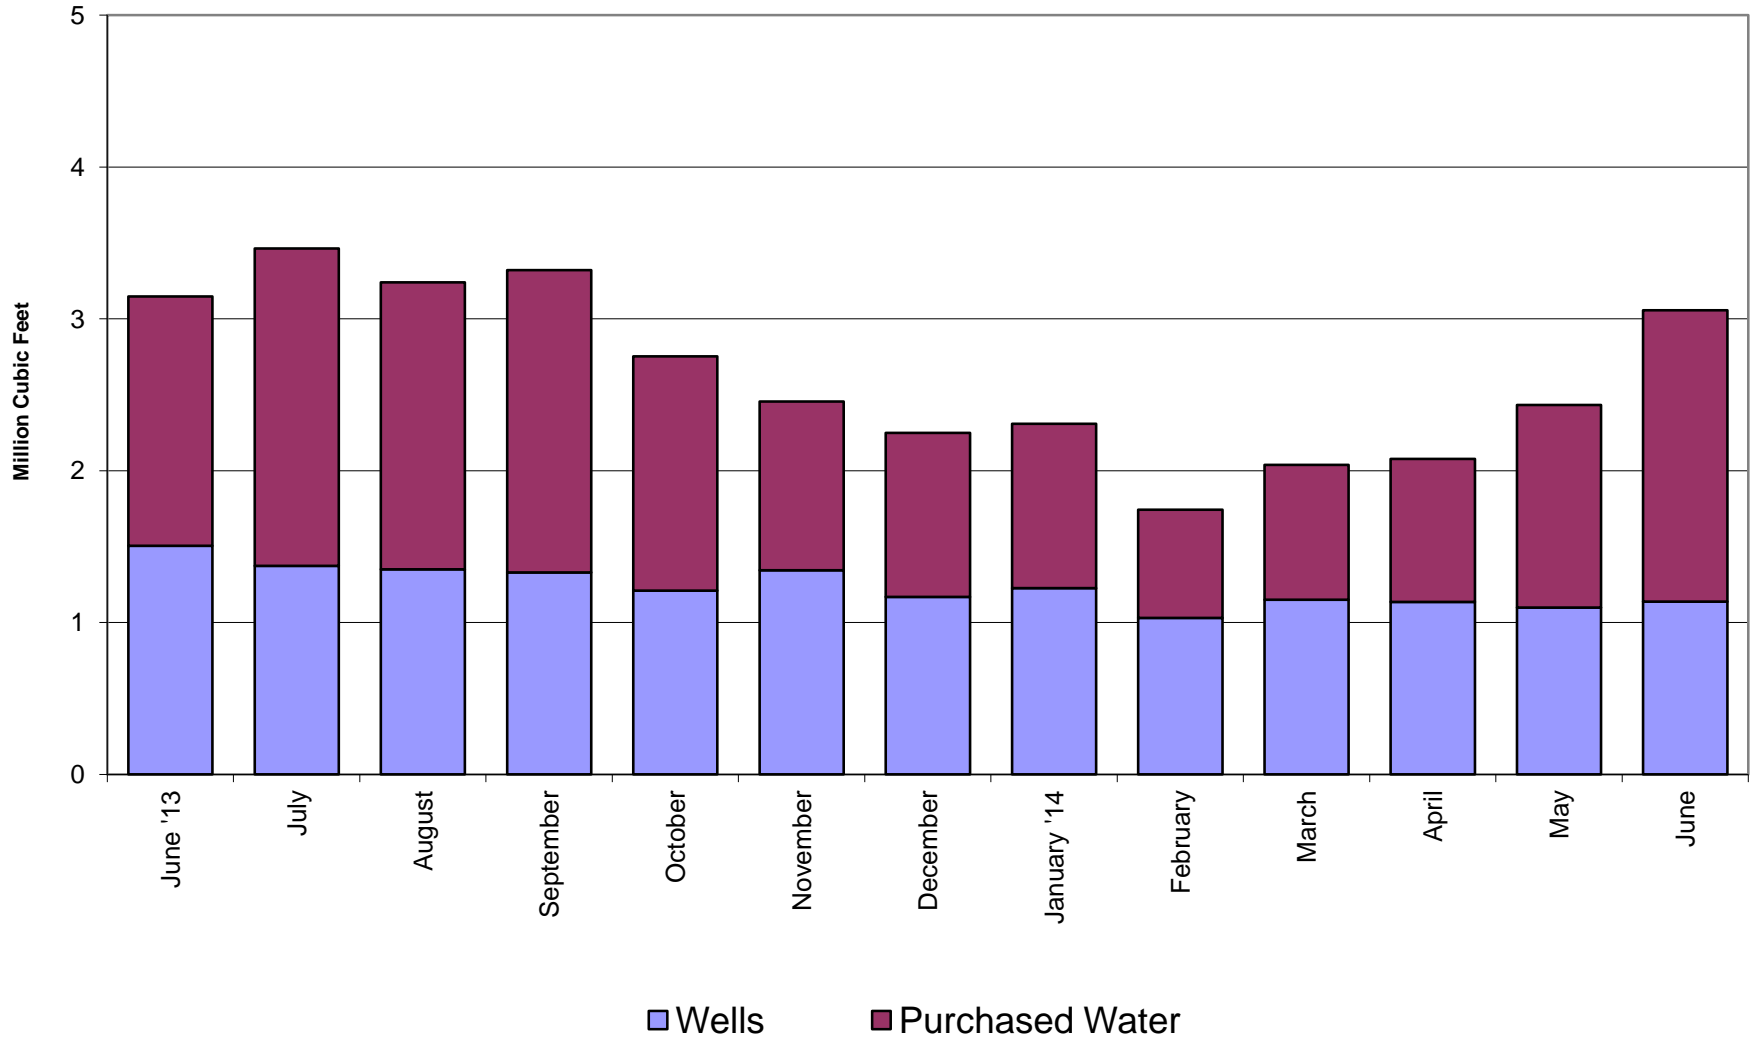

Crestline Village Water District

Water Sources - Last 13 Months

Crestline Village Water District

Total Production by Month

Crestline Village Water District

Total Production Cumulative

Crestline Village Water District

Well Production by Month

Crestline Village Water District

Well Production Cumulative

Crestline Village Water District

Purchased Water by Month

Crestline Village Water District

Purchased Water Cumulative

Crestline Village Water District

Rainfall - Last 13 Months

Crestline Village Water District

**Total Rainfall
July 1, 2013 to
Beginning of Current Month**

**Total Rainfall
Last 12 Months**

Crestline Village Water District

Rainfall by Month