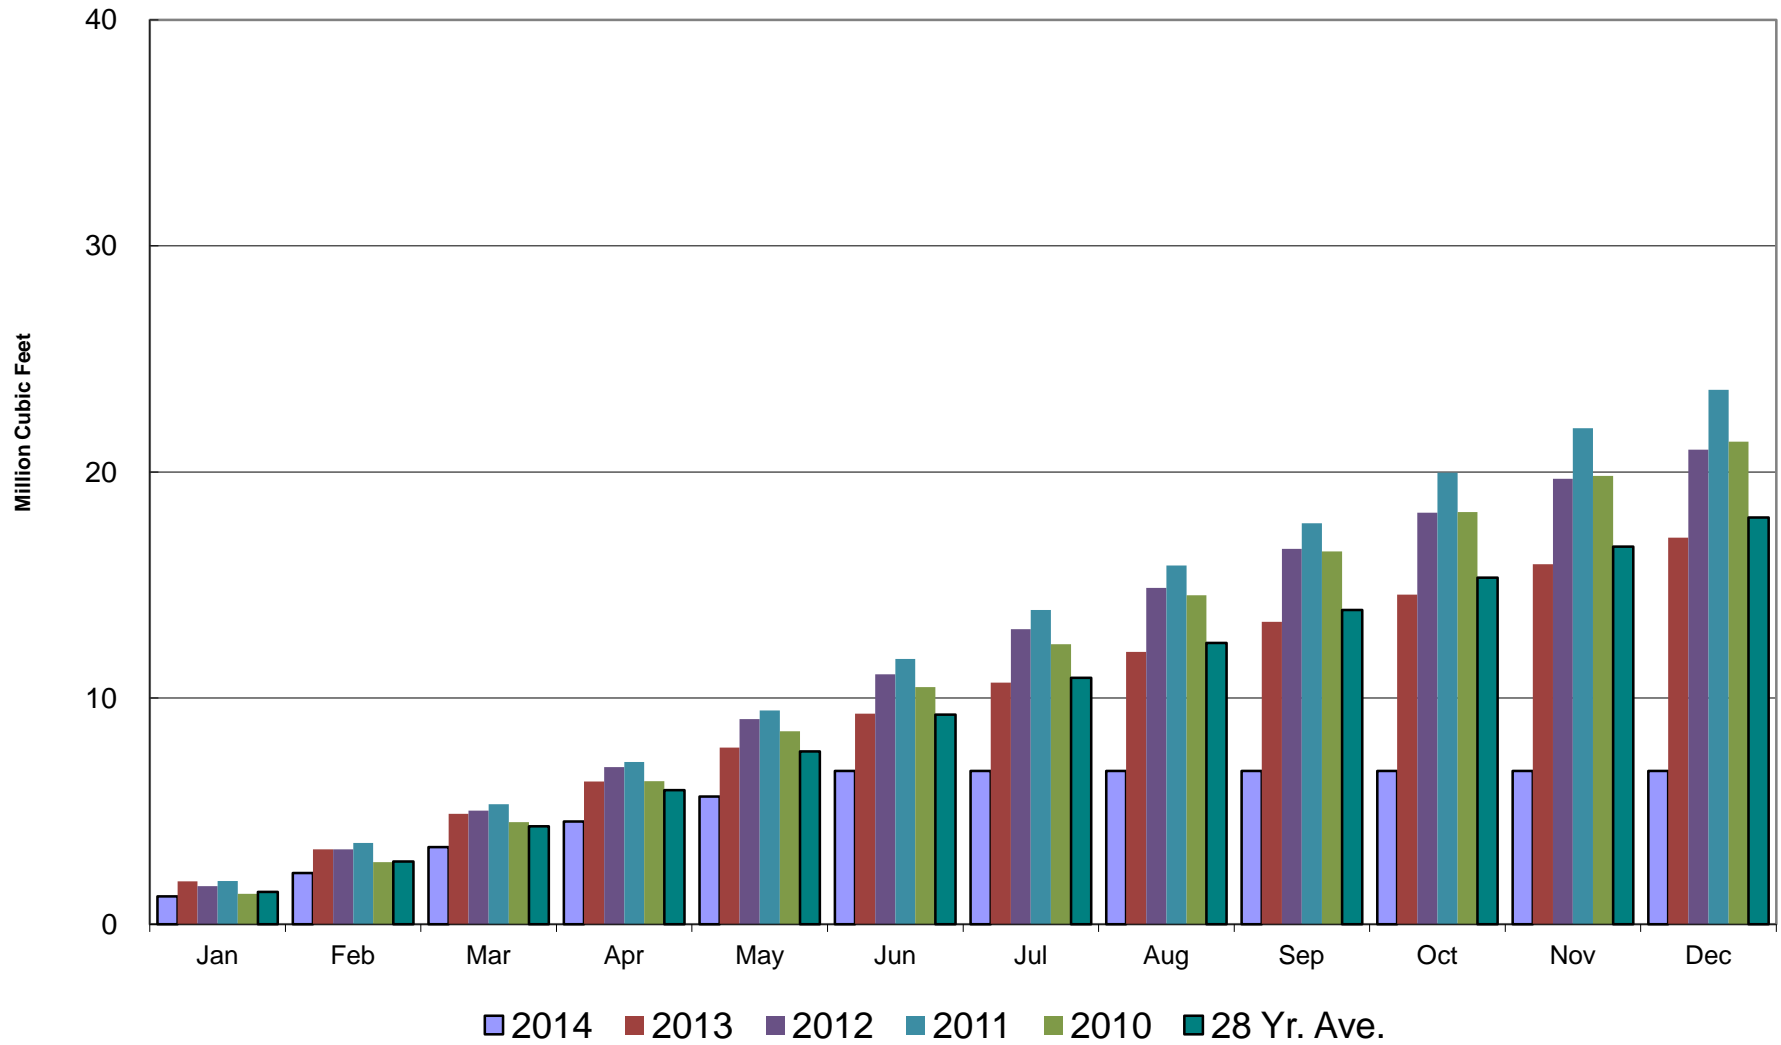

Crestline Village Water District

Well Production Cumulative