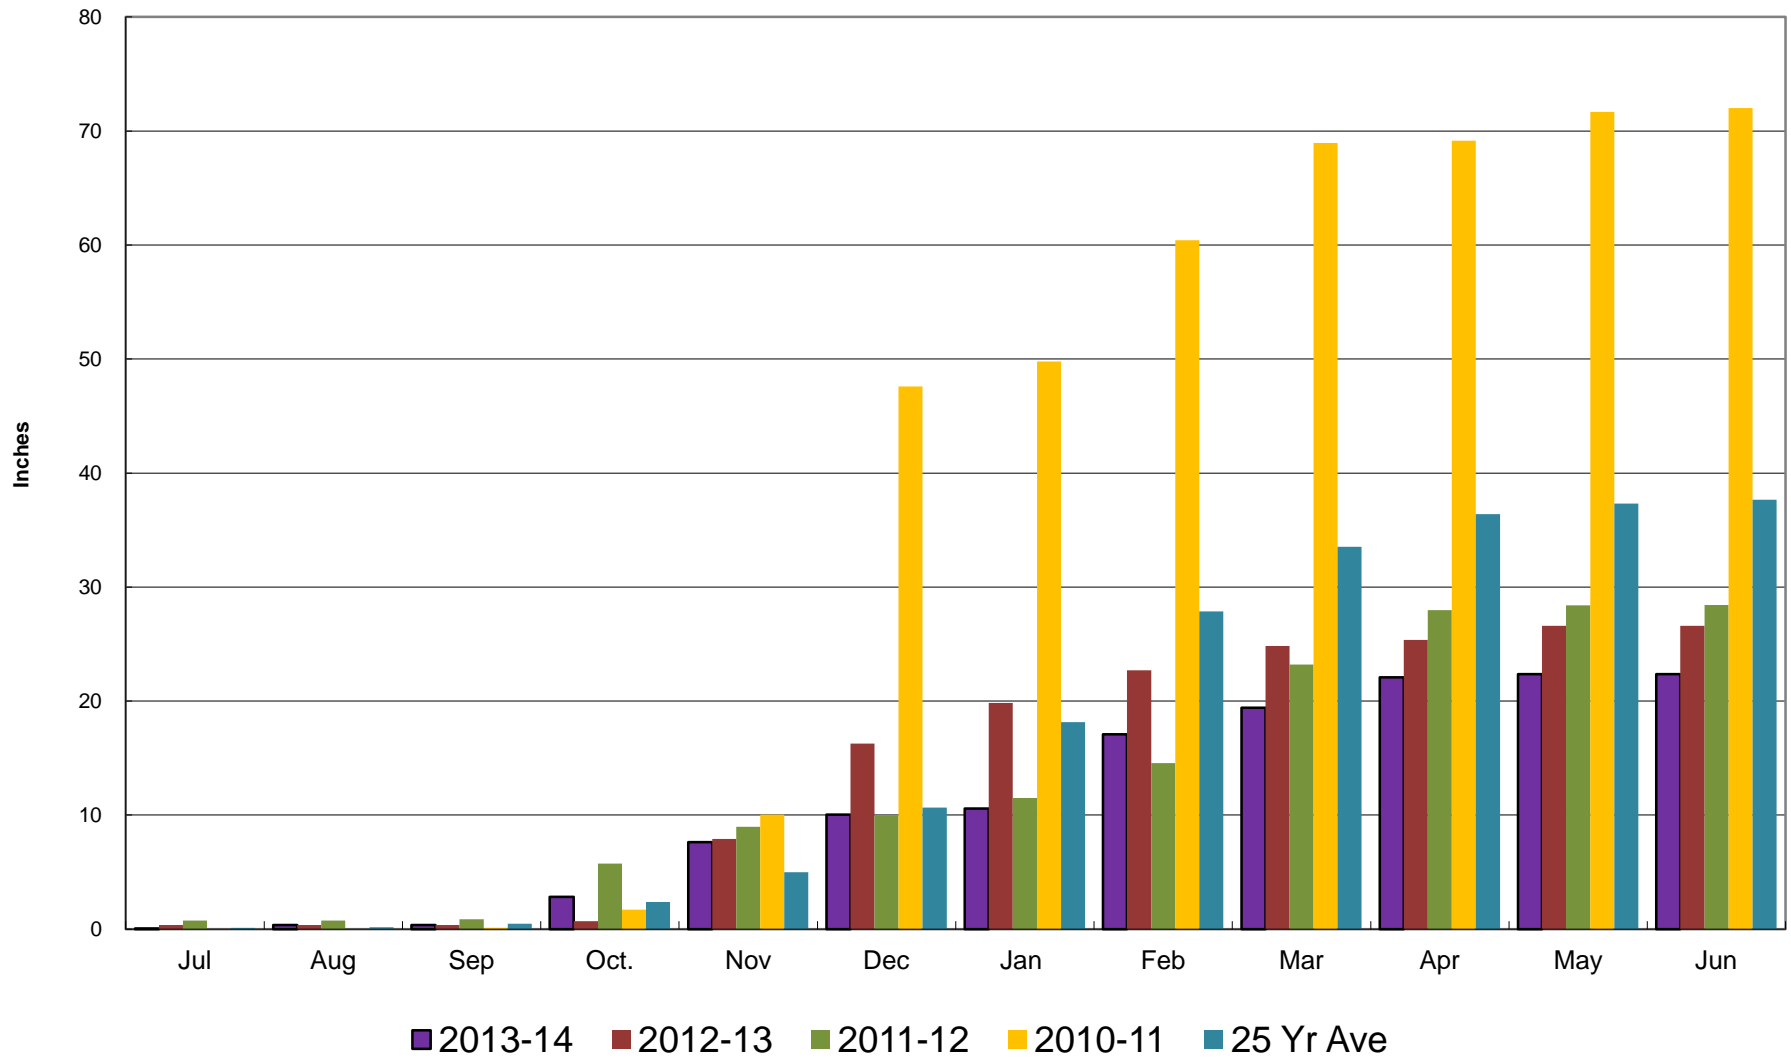

Crestline Village Water District

Rainfall Cumulative