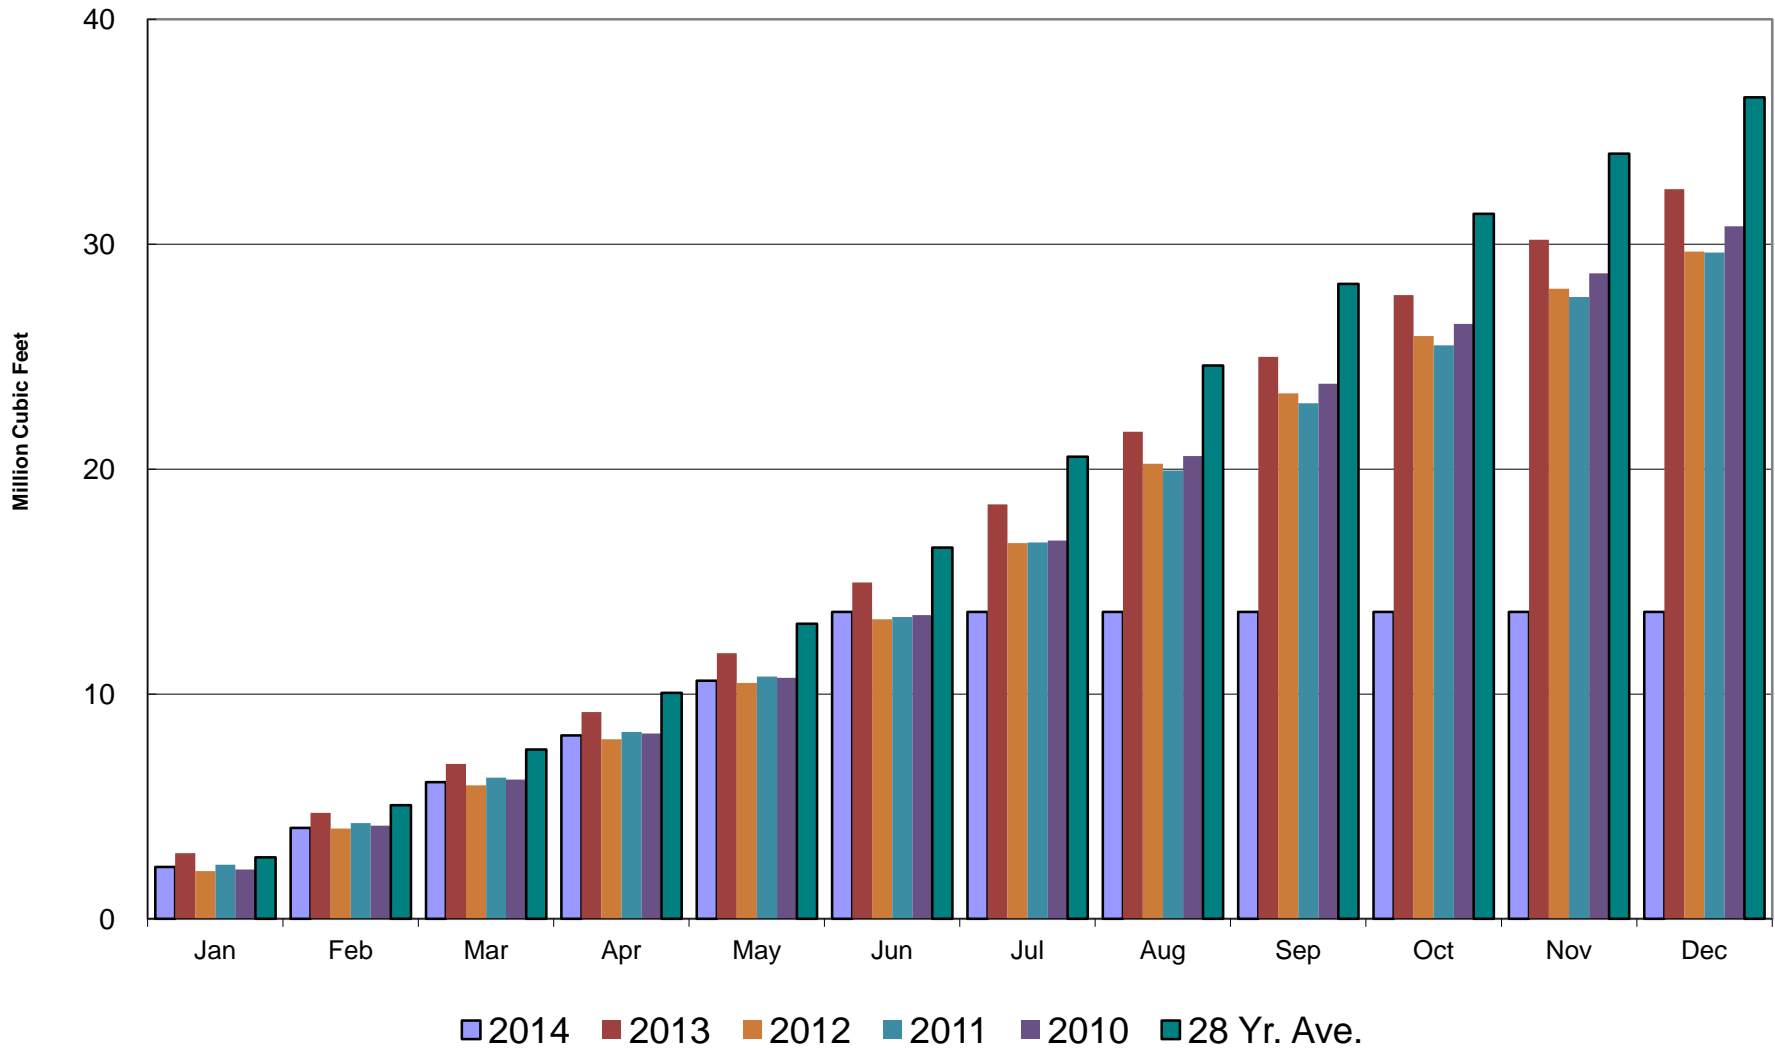

Crestline Village Water District

Water Sources - Last 13 Months

Crestline Village Water District

Total Production by Month

Crestline Village Water District

Total Production Cumulative

Crestline Village Water District

Well Production by Month

Crestline Village Water District

Well Production Cumulative

Crestline Village Water District

Purchased Water by Month

Crestline Village Water District

Purchased Water Cumulative

Crestline Village Water District

Rainfall - Last 13 Months

Crestline Village Water District

**Total Rainfall
July 1, 2013 to
Beginning of Current Month**

**Total Rainfall
Last 12 Months**

Crestline Village Water District

Rainfall by Month