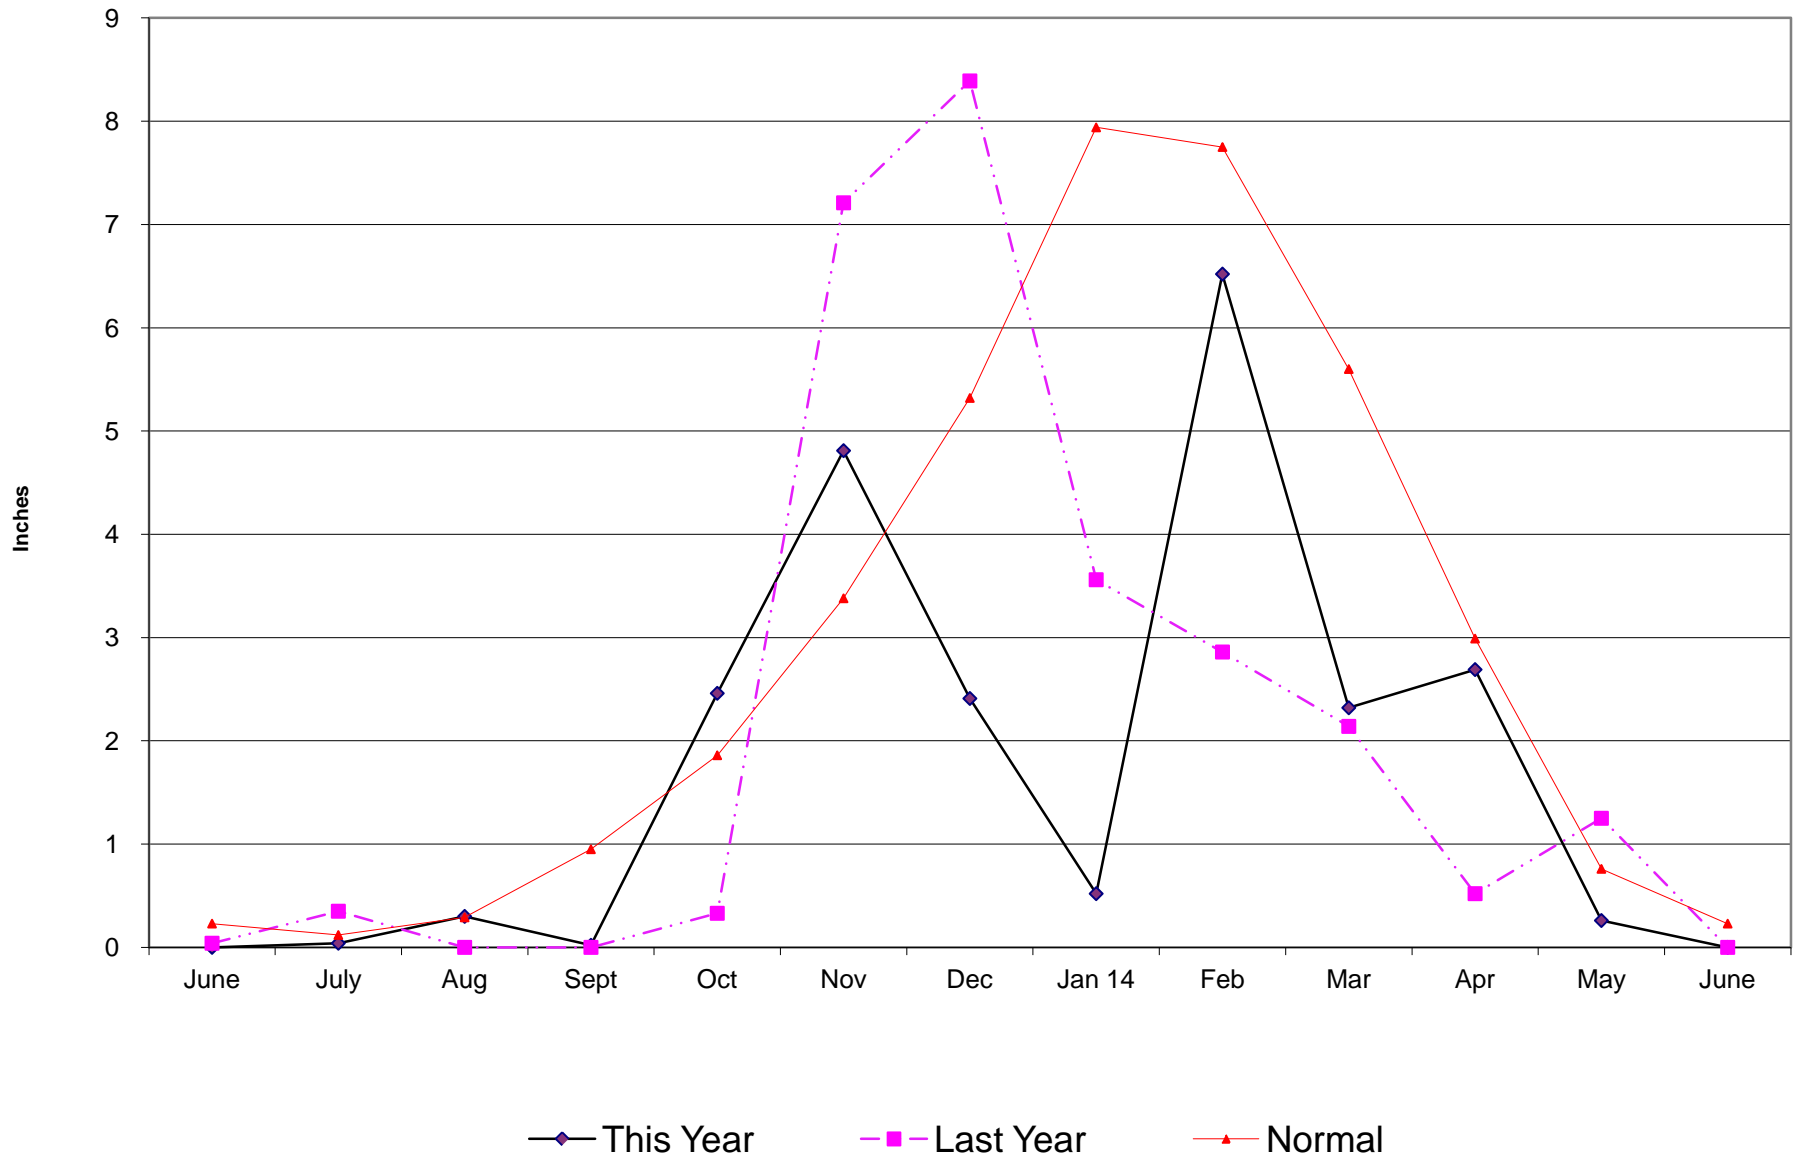

Crestline Village Water District

Water Sources - Last 13 Months

Crestline Village Water District

Total Production by Month

Crestline Village Water District

Total Production Cumulative

Crestline Village Water District

Well Production by Month

Crestline Village Water District

Well Production Cumulative

Crestline Village Water District

Purchased Water by Month

Crestline Village Water District

Purchased Water Cumulative

Crestline Village Water District

Rainfall - Last 13 Months

Crestline Village Water District

**Total Rainfall
July 1, 2013 to
Beginning of Current Month**

**Total Rainfall
Last 12 Months**

Crestline Village Water District

Rainfall by Month