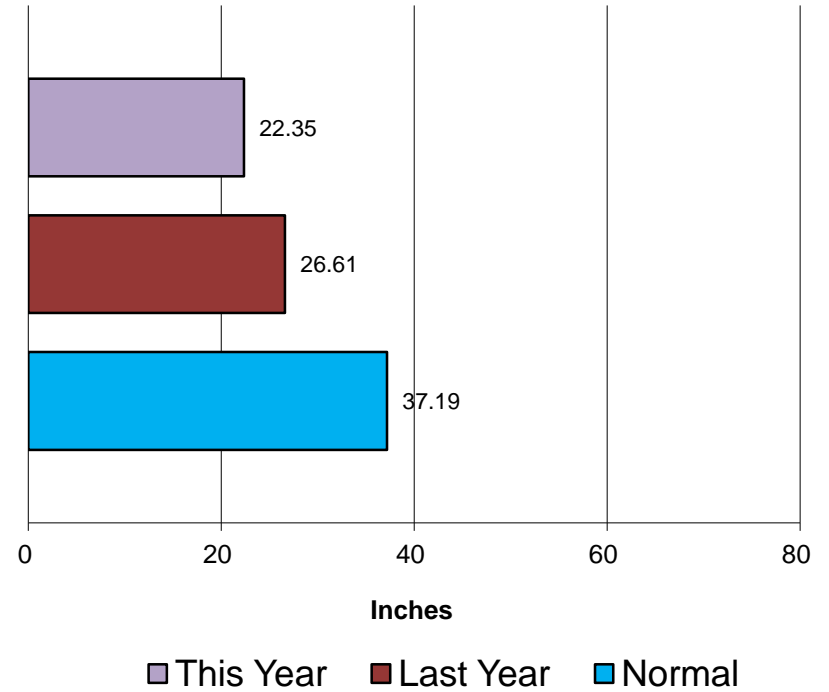

Rainfall - Last 13 Months

Crestline Village Water District

**Total Rainfall
July 1, 2013 to
Beginning of Current Month**

**Total Rainfall
Last 12 Months**

Crestline Village Water District

Rainfall by Month