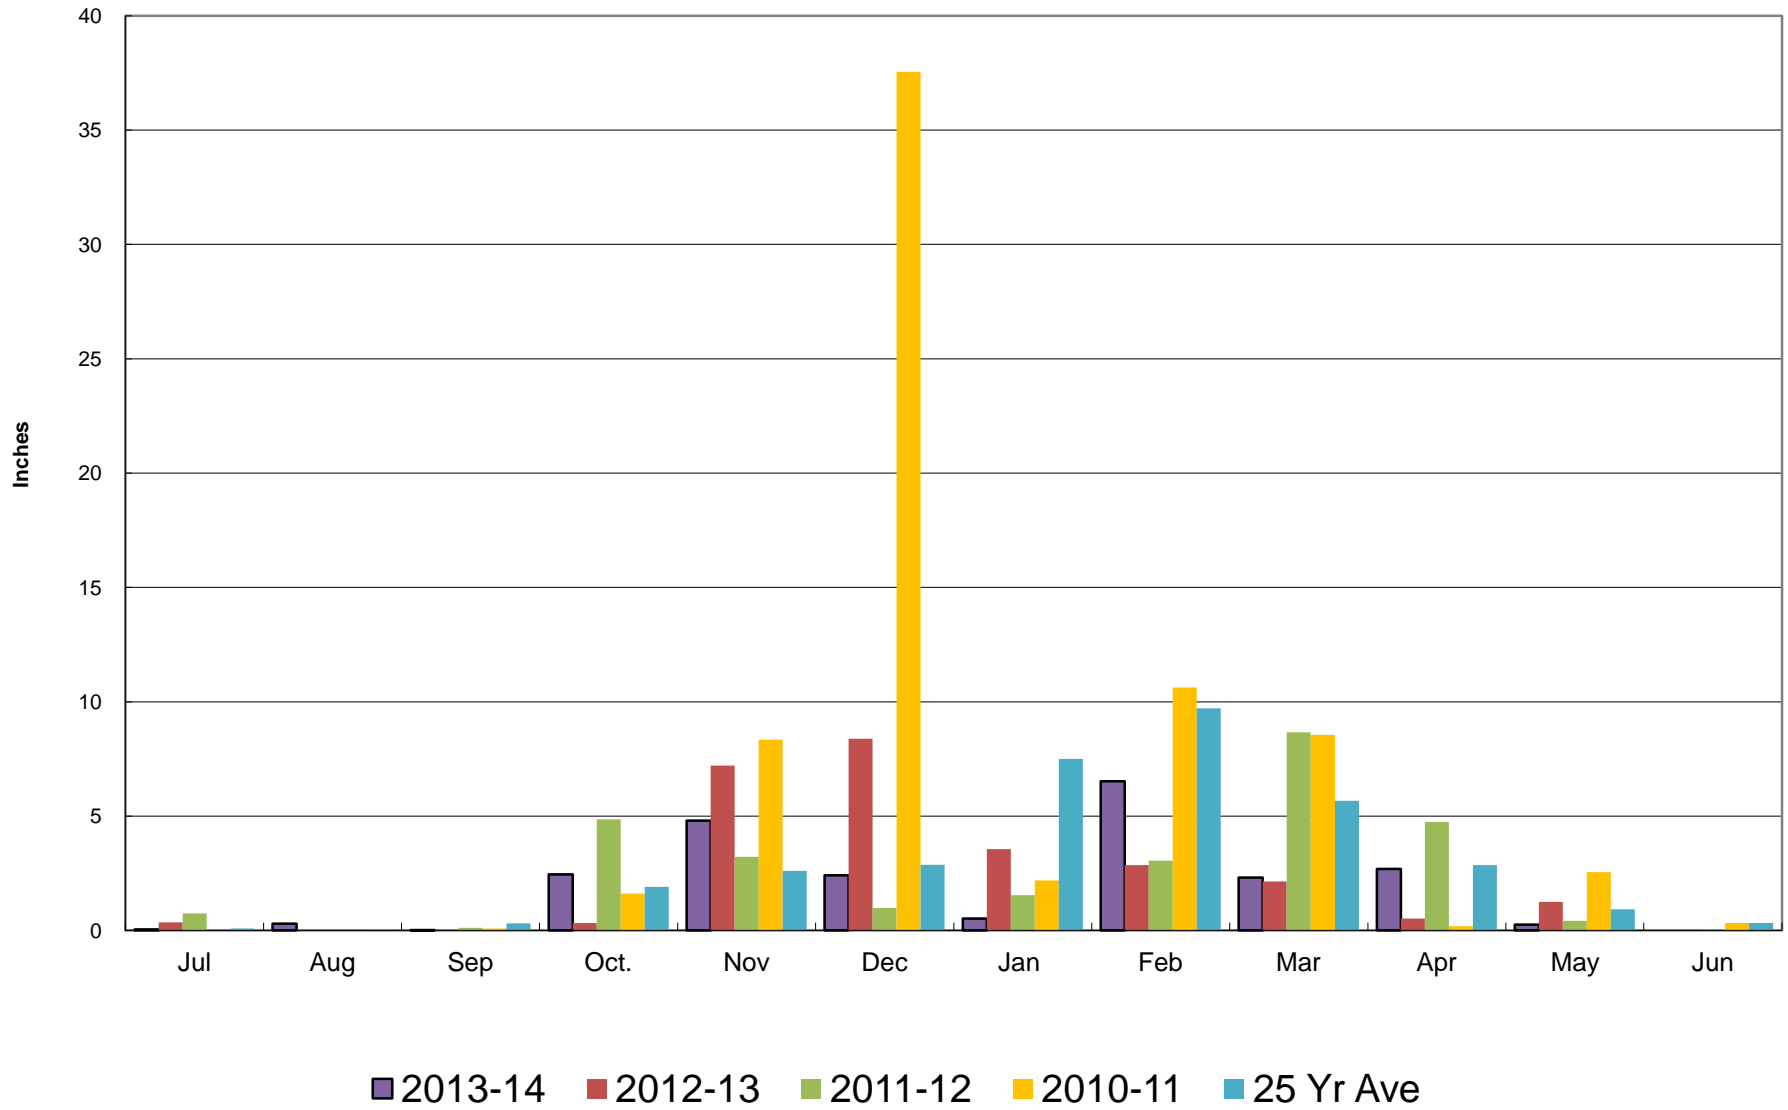

Rainfall - Last 13 Months

Crestline Village Water District

**Total Rainfall
July 1, 2013 to
Beginning of Current Month**

**Total Rainfall
Last 12 Months**

Crestline Village Water District

Rainfall by Month