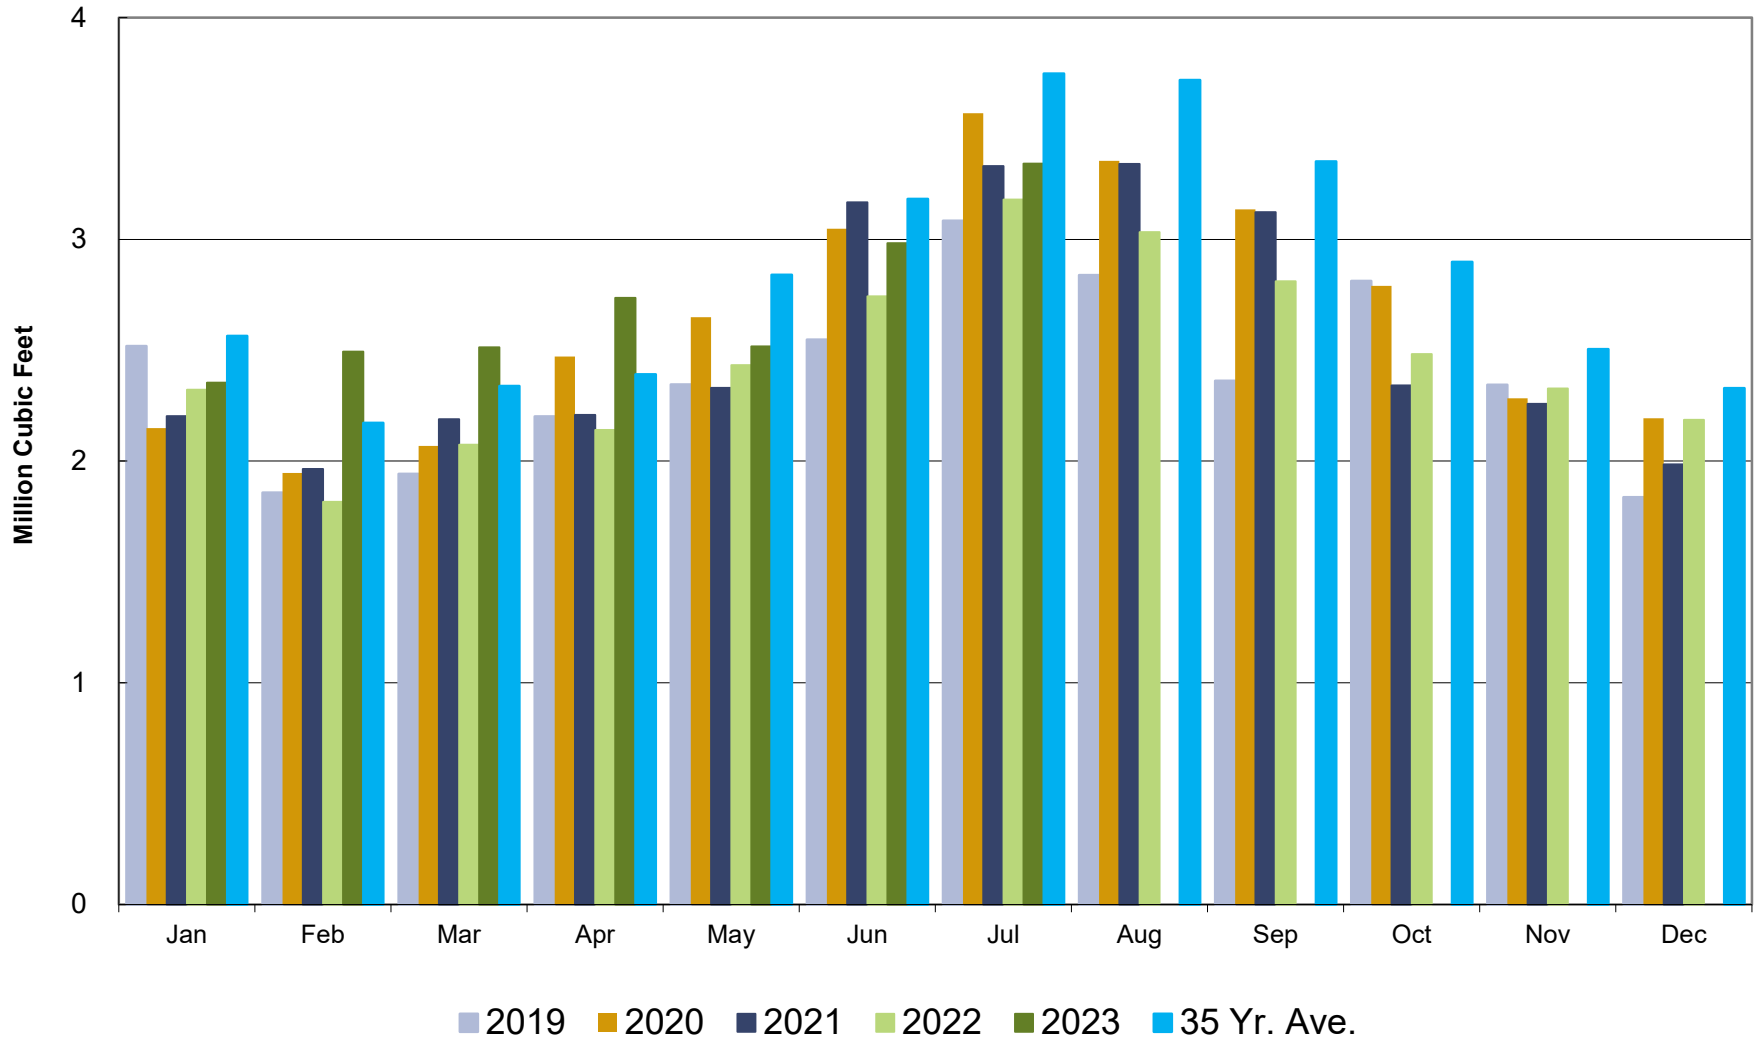

Crestline Village Water District

Total Production by Month Comparison