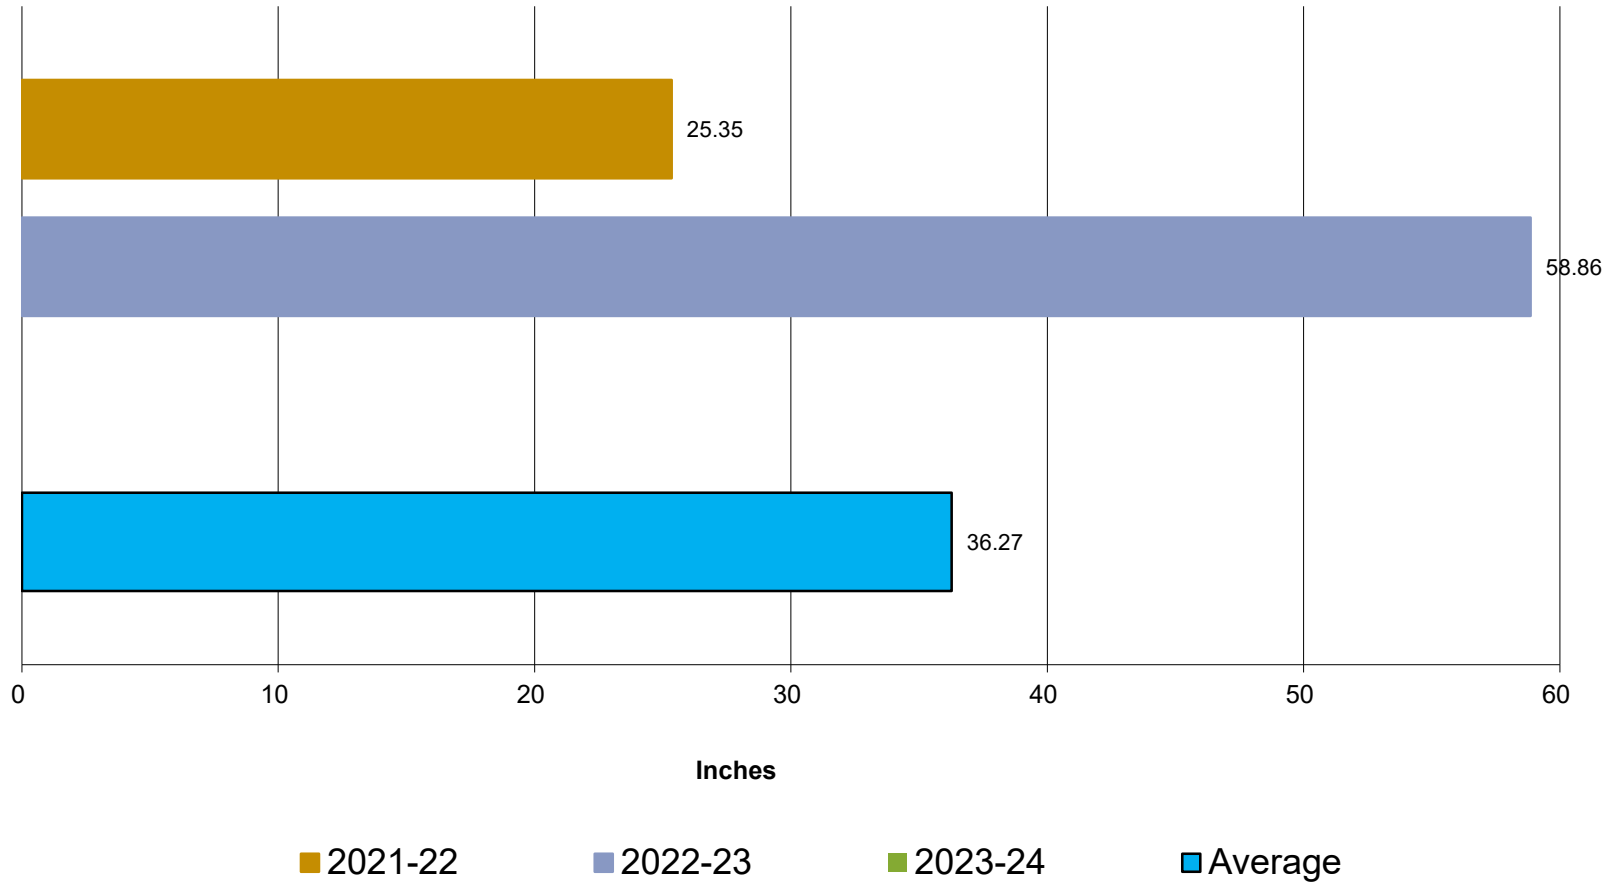

Crestline Village Water District

Total Production by Month Comparison

Crestline Village Water District

Rainfall - Jul 1-Jun 30

Crestline Village Water District

Total Rainfall Jul 1- Jun 30

Crestline Village Water District