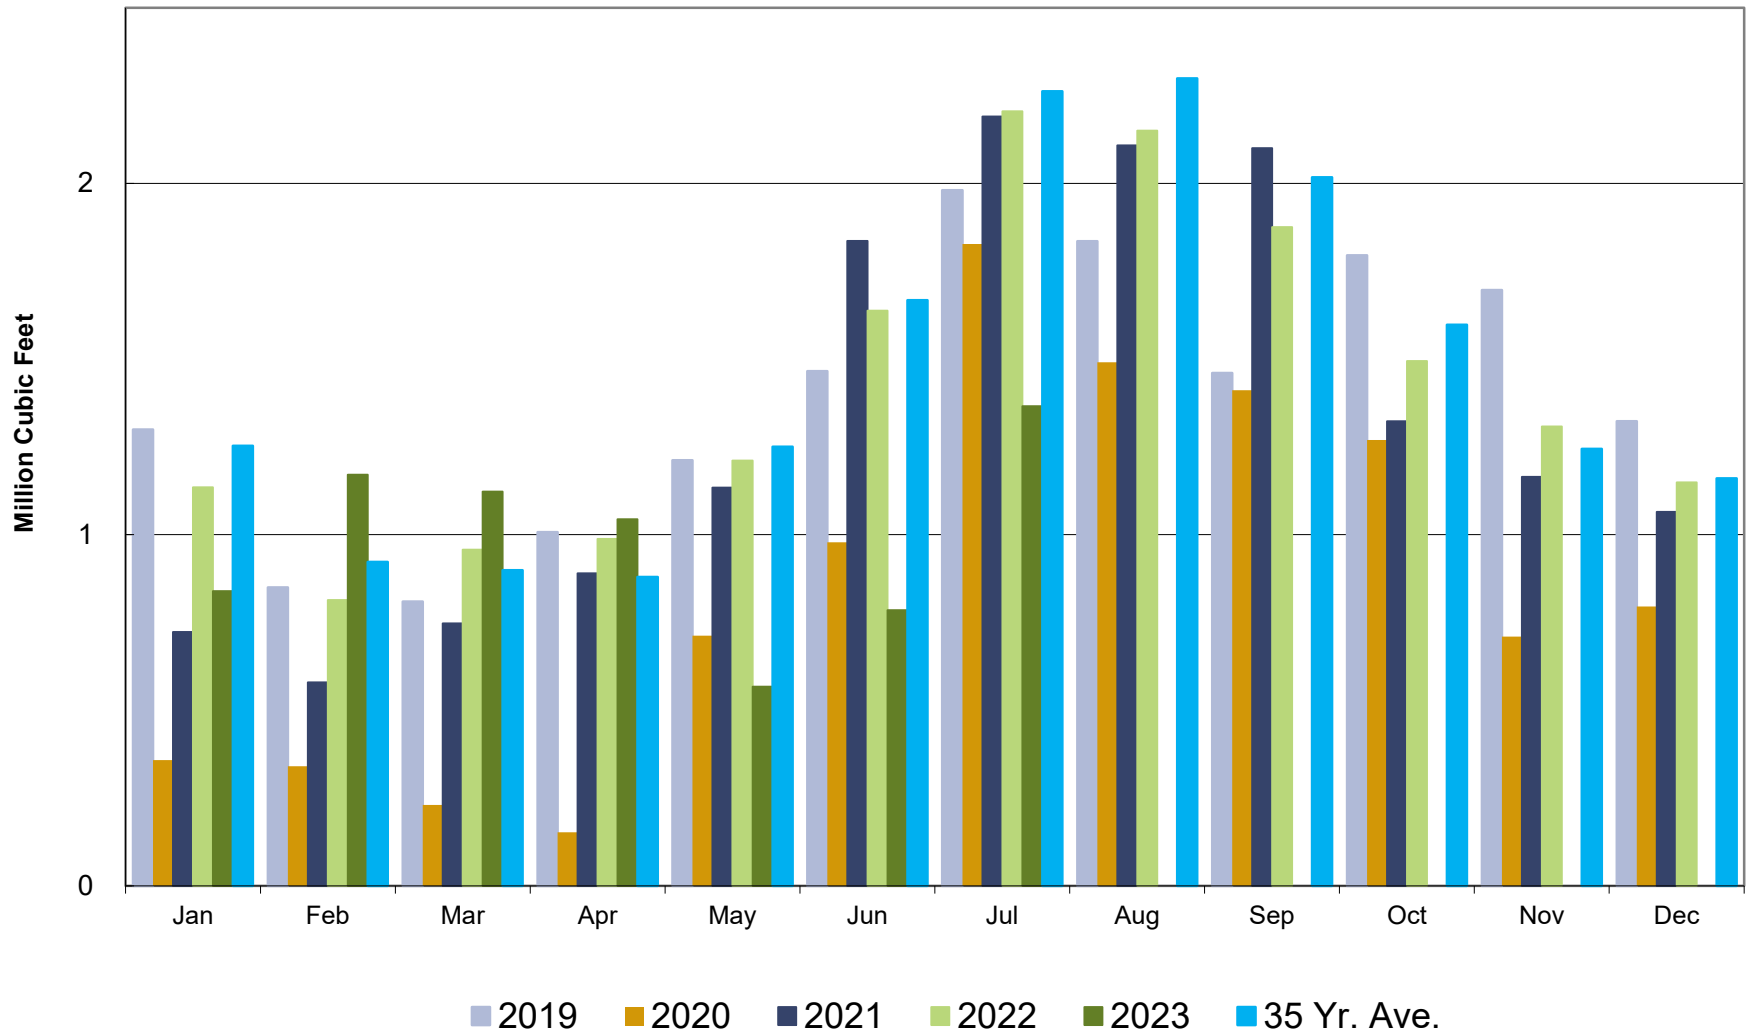

Crestline Village Water District

Water Sources - Last 13 Months in Cubic Feet July 2022 - July 2023

Crestline Village Water District

Well Production by Month Comparison

Crestline Village Water District

Purchased Water by Month Comparison

Crestline Village Water District

Total Production by Month Comparison

Crestline Village Water District

Rainfall - Jul 1-Jun 30

Crestline Village Water District

Total Rainfall Jul 1- Jun 30

Crestline Village Water District