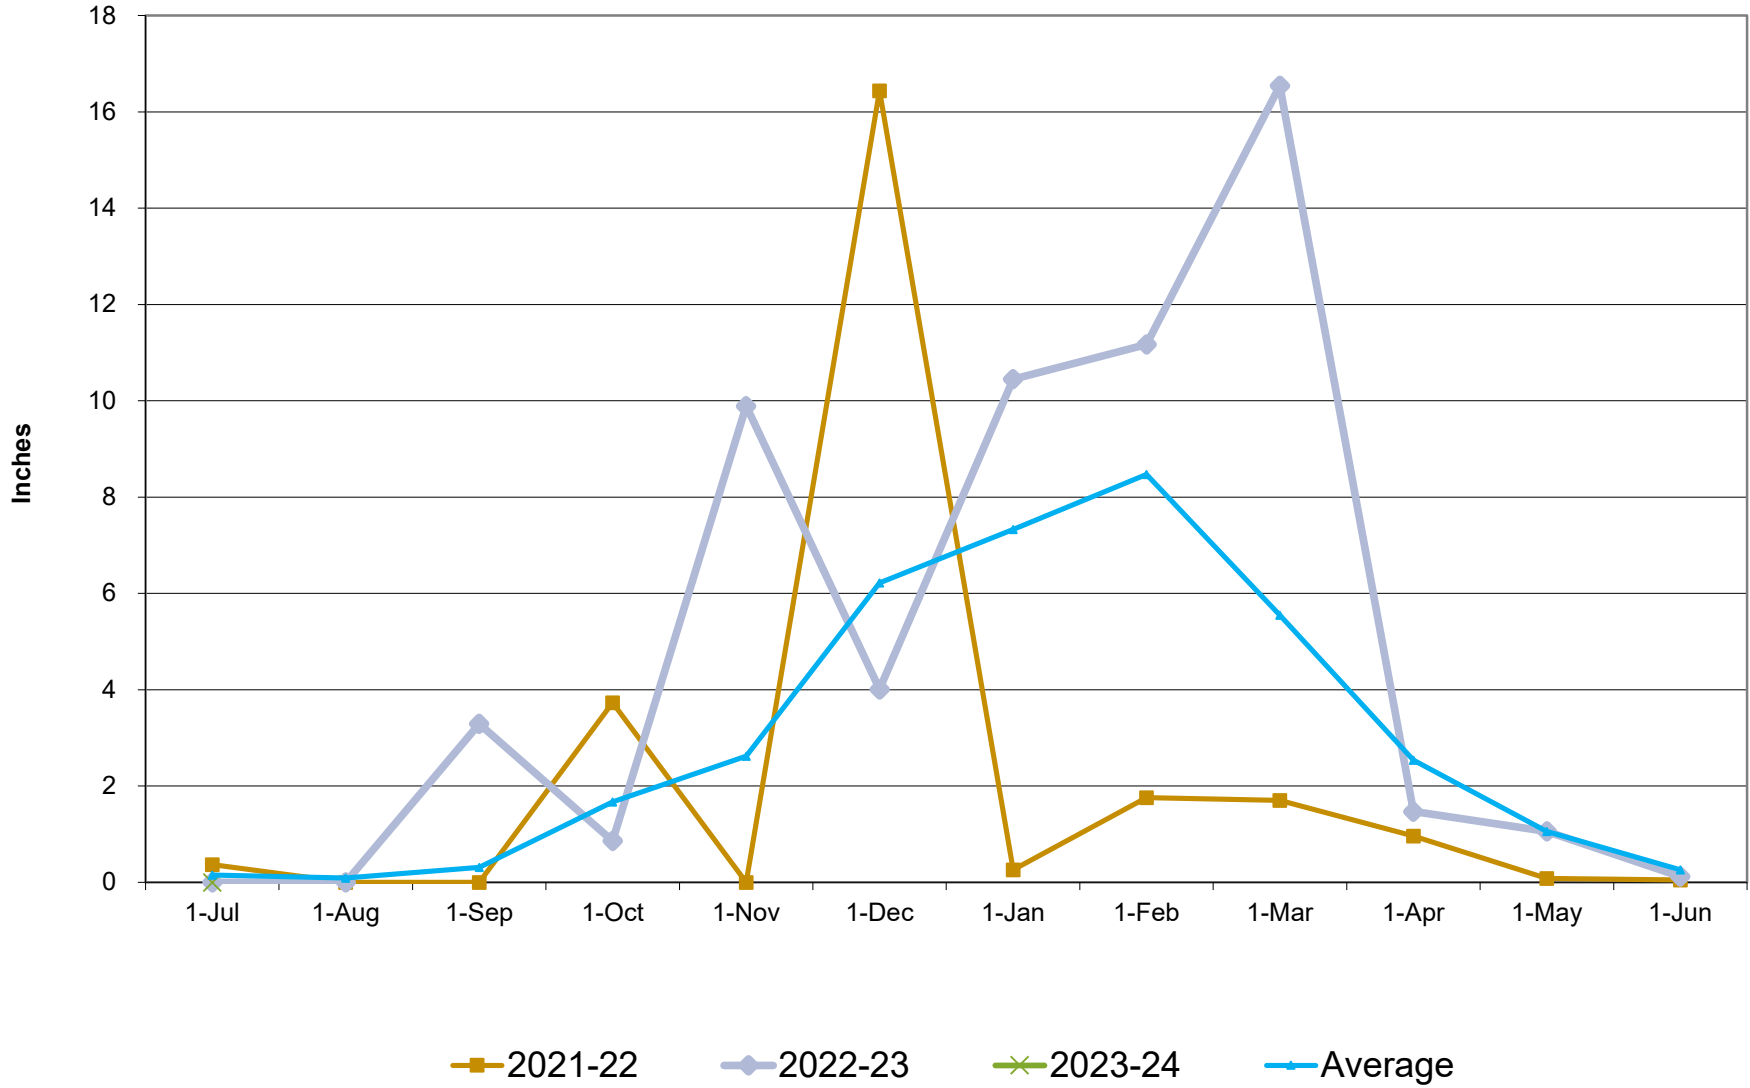

Crestline Village Water District

Water Sources - Last 13 Months in Cubic Feet July 2022 - July 2023

Crestline Village Water District

Well Production by Month Comparison

Crestline Village Water District

Purchased Water by Month Comparison

Crestline Village Water District

Total Production by Month Comparison

Crestline Village Water District

Rainfall - Jul 1-Jun 30

Crestline Village Water District

Total Rainfall Jul 1- Jun 30

Crestline Village Water District