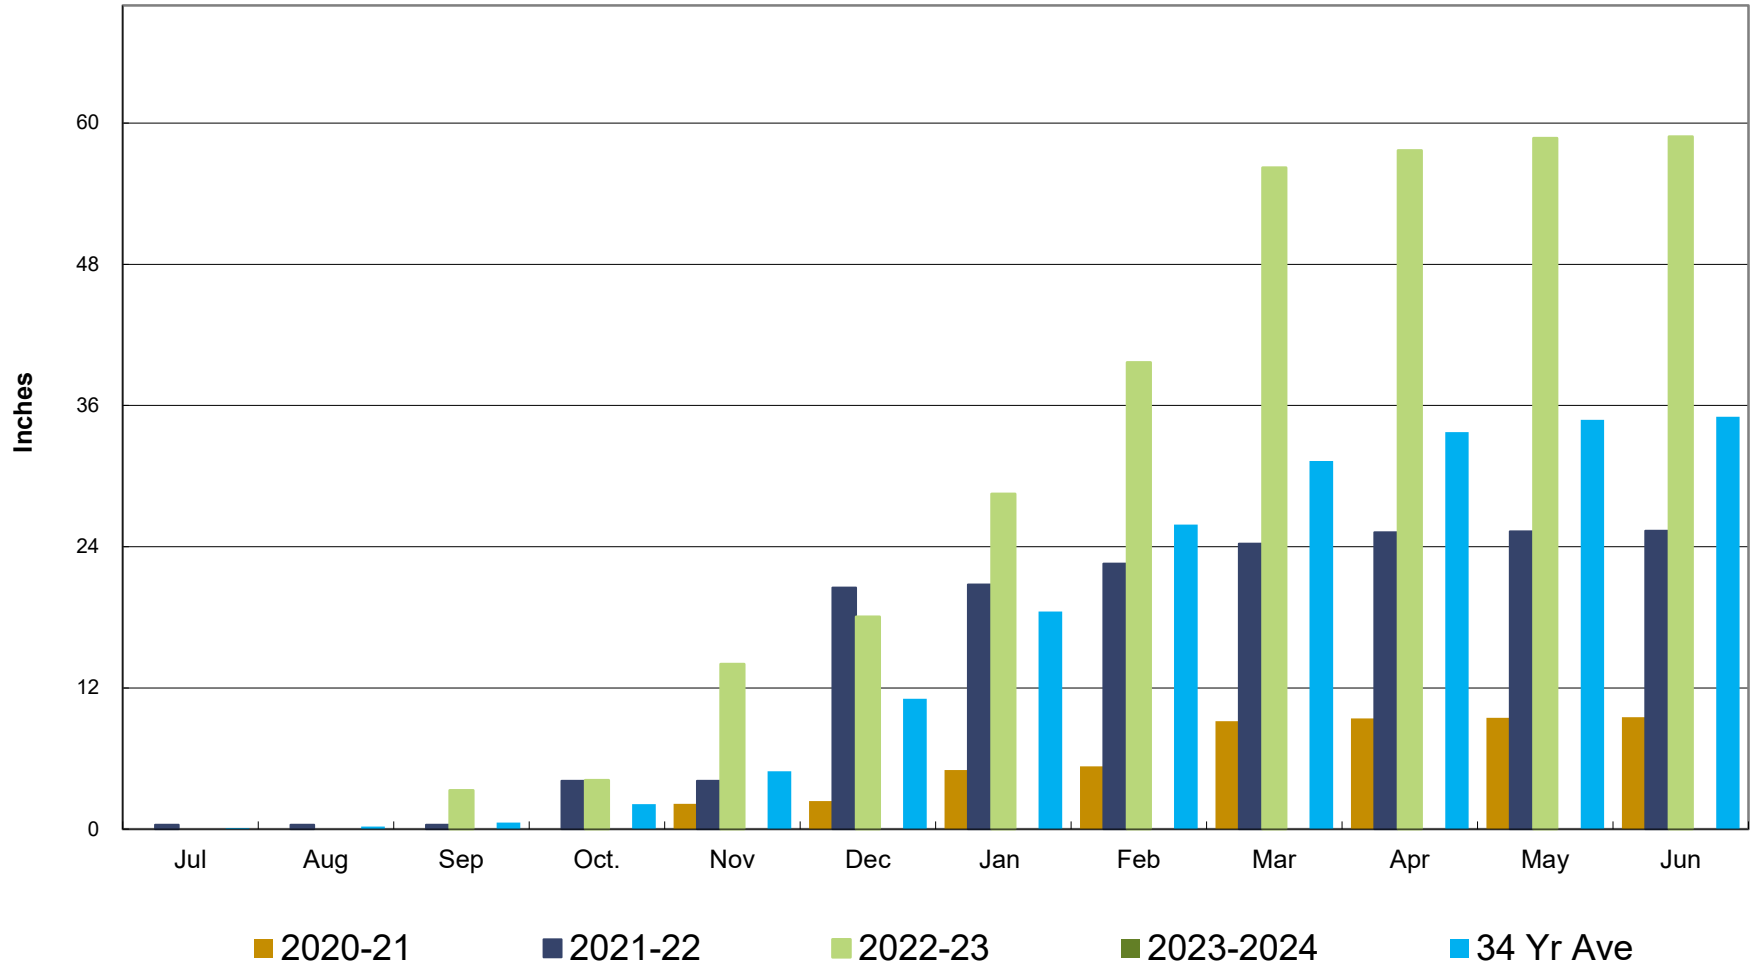

Crestline Village Water District

Rainfall Cumulative