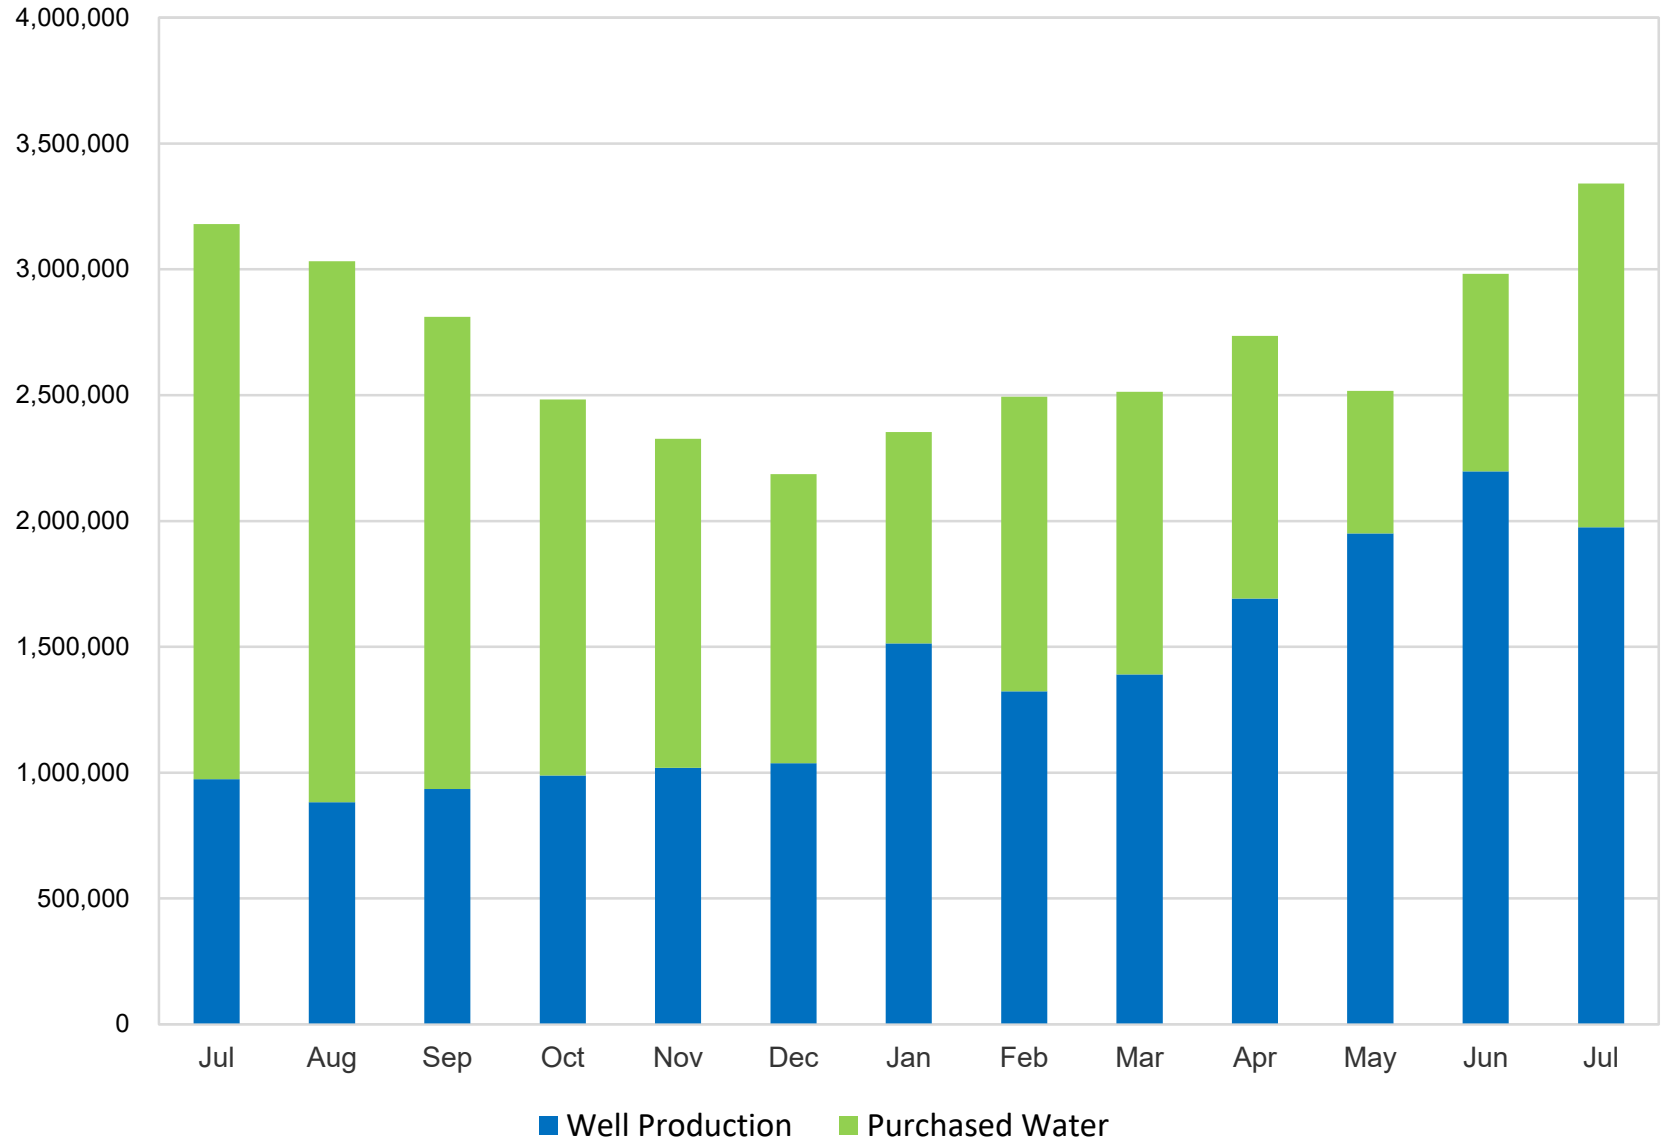

Crestline Village Water District

Water Sources - Last 13 Months in Cubic Feet July 2022 - July 2023

Crestline Village Water District

Well Production by Month Comparison

Crestline Village Water District

Purchased Water by Month Comparison

Crestline Village Water District

Total Production by Month Comparison

Crestline Village Water District

Rainfall - Jul 1-Jun 30

Crestline Village Water District

Total Rainfall Jul 1- Jun 30

Crestline Village Water District