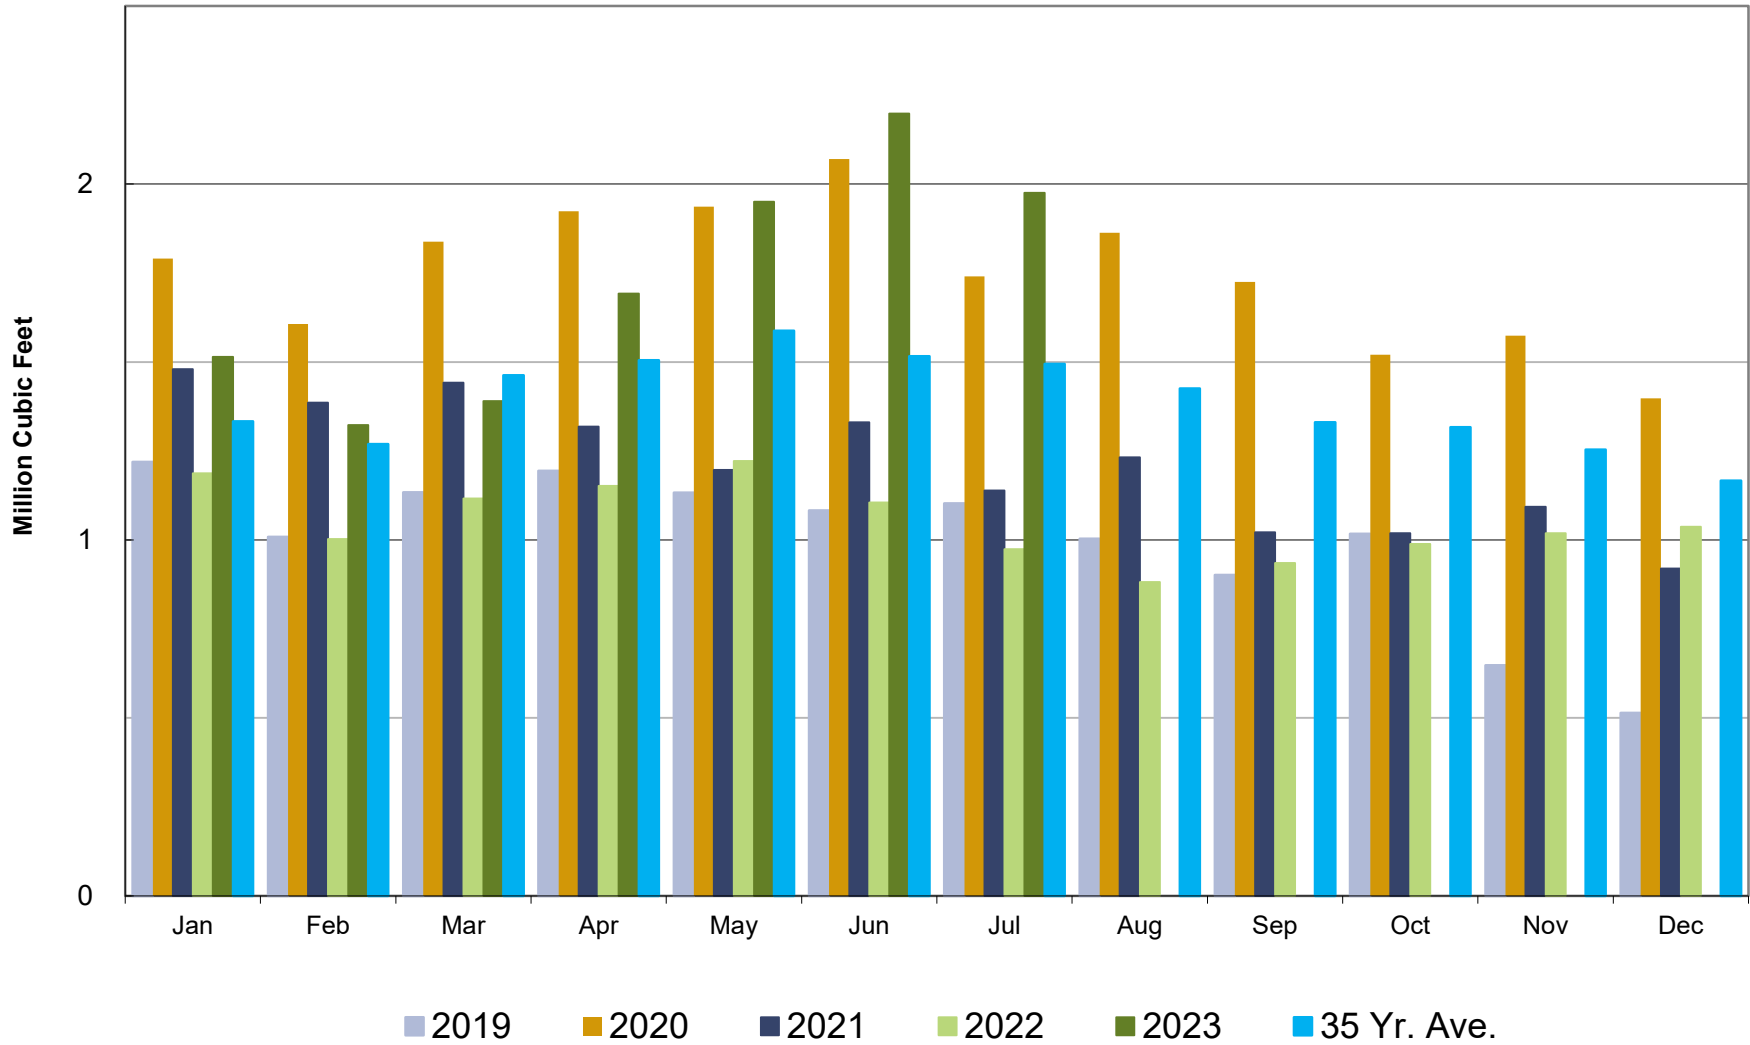

Crestline Village Water District

Water Sources - Last 13 Months in Cubic Feet July 2022 - July 2023

Crestline Village Water District

Well Production by Month Comparison

Crestline Village Water District

Purchased Water by Month Comparison

Crestline Village Water District

Total Production by Month Comparison

Crestline Village Water District

Rainfall - Jul 1-Jun 30

Crestline Village Water District

Total Rainfall Jul 1- Jun 30

Crestline Village Water District