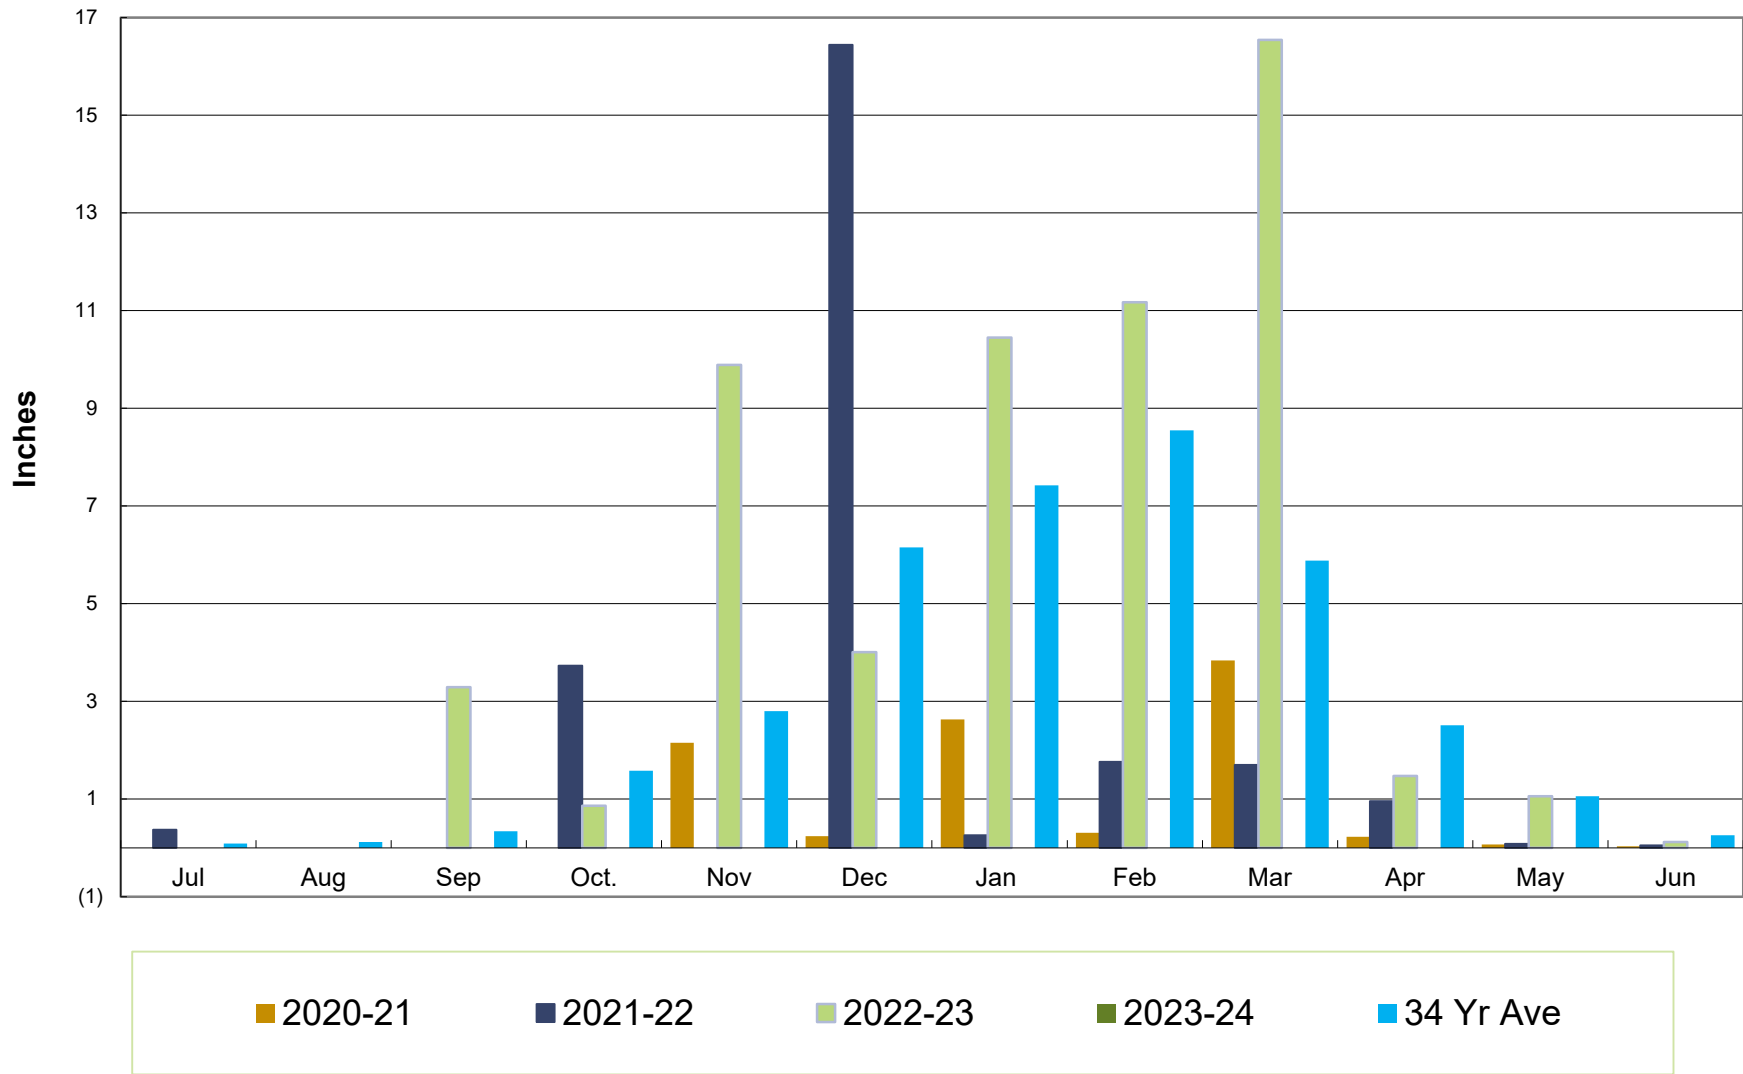

Crestline Village Water District

Rainfall by Month